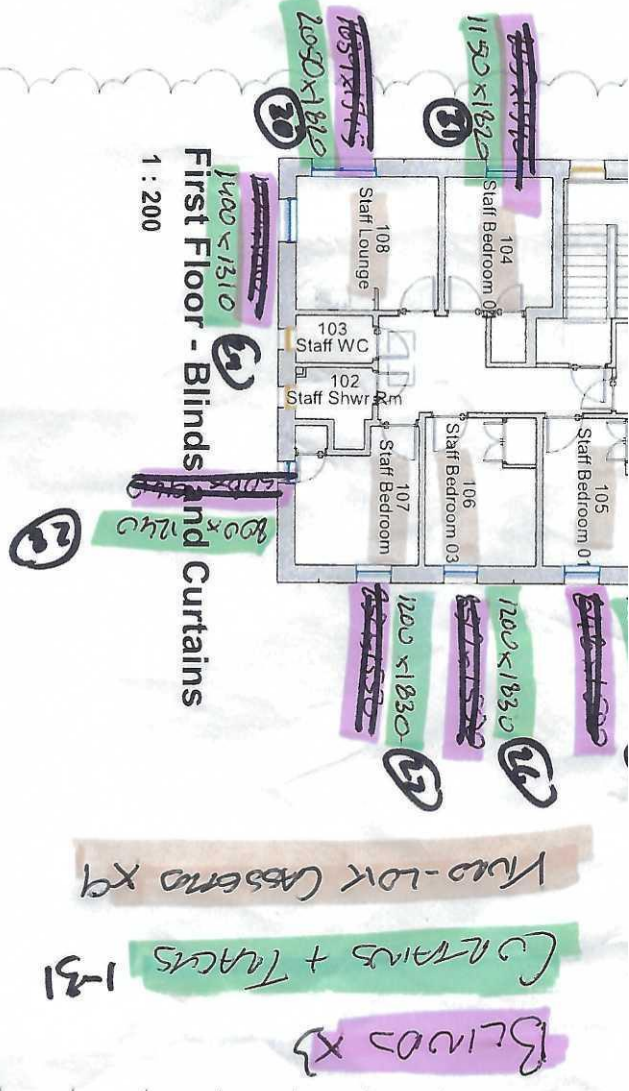

Ground Floor - Blinds and Curtains

1 : 200

Key

- Curtains - Blackout - N10/235
- Blinds - Blackout - N10/240
- No blinds or curtain required.
- External Shutters - Refer to SK-001

REV. - REVISION NOTE	DATE	BY	PROJECT
A Additional window and doors added.	27.02.23	AP	CSA Phase 1 Blind and Curtain Location Plans
B CONSTRUCTION ISSUE	30.08.23	AP	
C Legend Added and First Floor Room Tags	04.07.24	AP	

CLIENT	DRAWING	DATE	BY	SCALE
Camphill School Aberdeen	Blind and Curtain Location Plans	18.10.22	AP	1 : 200 @ A3

NOTES	JOB NO.	CHKD.	DRWG NO.	REV.
DO NOT SCALE FROM DRAWING. ALL DIMENSIONS TO BE CHECKED ON SITE PRIOR TO THE START OF ANY WORK AND ANY DISCREPANCIES NOTIFIED IN WRITING. REFER TO ENGINEERS' DRAWINGS FOR ALL STRUCTURAL, HEATING, LIGHTING, POWER, EXTERNAL AND UNDERGROUND DRAINAGE AND VENTILATION INFORMATION. ALL BUILDING WORKS TO COMPLY IN ALL RESPECTS TO CURRENT BUILDING STANDARDS FOR COUNTRY IN WHICH SITE IS LOCATED.	20262	-	76-001	C

SC3660 Blinders

CB003

COLLECTIVE ARCHITECTURE

4th FLOOR, 13 BATH STREET, GLASGOW, G2 1HY
TELEPHONE +44(0)141 552 3001 FAX +44(0)141 552 3888

24 ANSLIE PLACE, EDINBURGH, EH3 6AJ
TELEPHONE +44 (0)131 516 2270

EMAIL: INFO@COLLECTIVEARCHITECTURE.CO.UK
WWW.COLLECTIVEARCHITECTURE.CO.UK

Blinds x3
Curtains + Tracks 1-31
New-Lok Cassero x9