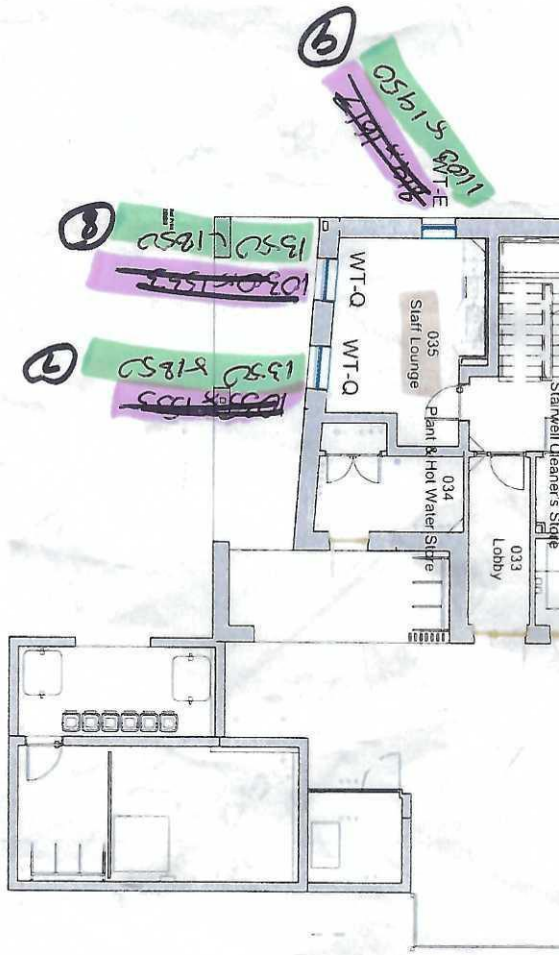

Ground Floor - Blinds and Curtains

1 : 200

Key

- Curtains - Blackout - N10/235
- Blinds - Blackout - N10/240
- No blinds or curtain required.
- External Shutters - Refer to SK-001

REV. - REVISION NOTE	DATE	BY	PROJECT
A Additional window and doors added.	27.02.23	AP	CSA Phase 1 Blind and Curtain Location Plans
B CONSTRUCTION ISSUE	30.08.23	AP	
C Legend Added and First Floor Room Tags	04.07.24	AP	

CLIENT	DRAWING	DATE	BY	SCALE
Camphill School Aberdeen	Blind and Curtain Location Plans	18.10.22	AP	1 : 200 @ A3

NOTES	JOB NO.	CHKD.	DRWG NO.	REV.
DO NOT SCALE FROM DRAWING. ALL DIMENSIONS TO BE CHECKED ON SITE PRIOR TO THE START OF ANY WORK AND ANY DISCREPANCIES NOTIFIED IN WRITING. REFER TO ENGINEERS' DRAWINGS FOR ALL STRUCTURAL, HEATING, LIGHTING, POWER, EXTERNAL AND UNDERGROUND DRAINAGE AND VENTILATION INFORMATION. ALL BUILDING WORKS TO COMPLY IN ALL RESPECTS TO CURRENT BUILDING STANDARDS FOR COUNTRY IN WHICH SITE IS LOCATED.	20262	-	76-001	C

SC3660 Blinders

CB003

COLLECTIVE ARCHITECTURE

4th FLOOR, 13 BATH STREET, GLASGOW, G2 1HY
TELEPHONE +44(0)141 552 3001 FAX +44(0)141 552 3888

24 ANSLIE PLACE, EDINBURGH, EH3 6AJ
TELEPHONE +44 (0)131 516 2270

EMAIL: INFO@COLLECTIVEARCHITECTURE.CO.UK
WWW.COLLECTIVEARCHITECTURE.CO.UK

Blinds x3
Curtains + Tracks 1-31
New-Lok Cassero x9