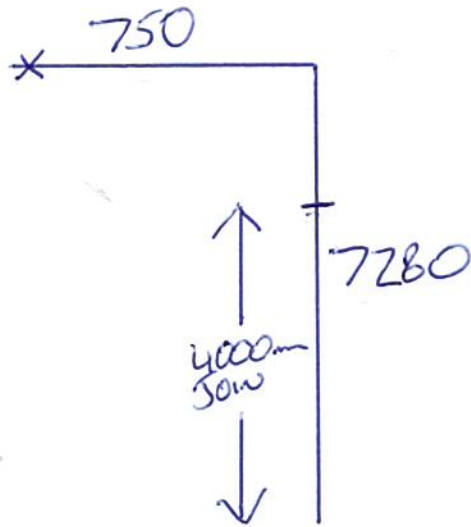

# GBC 002 Woodlands Nursery

Looking Down @ Top Of Track

6100 Silver  
 90 Runner Hoops  
 2nd Gas Cages 6611  
 x 1no SG-6086  
 SG-6124 x 15  
 1no SG-6512 Brown Camera

MAKE SURE SOWS ARE PERFECT TO AREA  
 CAPABLE TO RUN FREELY