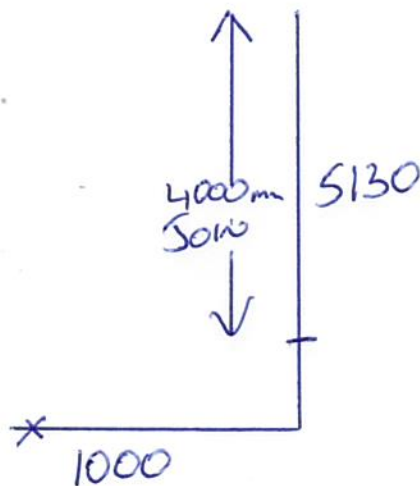

# GBC 002 Woodlands Nursery

Looking Down @ Top Of Track

6100 Silver  
 90 Runner Hoops  
 2nd Gas Cages 6611  
 x 1no SG-6086  
 SG-6124 x 15  
 1no SG-6512 Brown Camera

MAKE SURE SOWS ARE PERFECT TO AREA  
 CAPABLE TO RUN FREELY