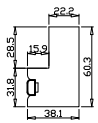

Room(房间号):

Material(材质): Balmoral Pine Wood(松木)

Louvre Size(叶片类型): 89mm

Configuration(窗扇结构): LDL-DRDR,IN, 4SP, 41.3mm Astrigal, Deep BullNose Z Frame 38mm

Tilt rod type(拉杆类型): Easy tilt rod(齿条拉杆)

Louvre Quantity(叶片数量): 52

Louvre Size(叶片尺寸): 387.85mm

Rail Size(上下板尺寸): 439.55mm

Z Sill Plate

Deep BullNose Z Frame 38mm