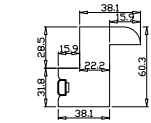

Room(房间号):

Material(材质): Balmoral Pine Wood(松木)

Louvre Size(叶片类型): 89mm

Configuration(窗扇结构): LDL-DRDR,IN, 4SP, 41.3mm Astrigal, Deep BullNose Z Frame 38mm

Tilt rod type(拉杆类型): Easy tilt rod(齿条拉杆)

Louvre Quantity(叶片数量): 52

Louvre Size(叶片尺寸): 387.85mm

Rail Size(上下板尺寸): 439.55mm

Z Sill Plate

Deep BullNose Z Frame 38mm