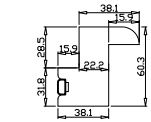

Material(材质): Balmoral Pine Wood(松木)

Louvre Size(叶片类型): 89mm

Configuration(窗扇结构): LDL-DRDR,IN, 4SP, 41.3mm Astrigal, Deep BullNose Z Frame 38mm

Tilt rod type(拉杆类型): Easy tilt rod(齿条拉杆)

Louvre Quantity(叶片数量): 52

Louvre Size(叶片尺寸): 424.85mm

Rail Size(上下板尺寸): 476.55mm

Z Sill Plate

Deep BullNose Z Frame 38mm