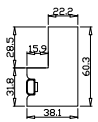

Material(材质): Balmoral Pine Wood(松木)

Louvre Size(叶片类型): 89mm

Configuration(窗扇结构): LDL-DRDR,IN, 4SP, 41.3mm Astrigal, Deep BullNose Z Frame 38mm

Tilt rod type(拉杆类型): Easy tilt rod(齿条拉杆)

Louvre Quantity(叶片数量): 52

Louvre Size(叶片尺寸): 424.85mm

Rail Size(上下板尺寸): 476.55mm

Z Sill Plate

Deep BullNose Z Frame 38mm