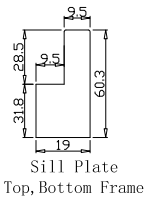

6

7

NOTES:

Shutter Color: Timeless White(覆盖色)

Hinges Color: White(白色)

Qty(数量): 1

Material(材质): Balmoral Pine Wood(松木)

Configuration(窗扇结构): L, IN, 4SP, 41.3mm Butt, Deep BullNose Z Frame 38mm

Tilt rod type(拉杆类型): Easy tilt rod(齿条拉杆)

Louvre Quantity(叶片数量): 13

Louvre Size(叶片尺寸): 348.3mm

Rail Size(上下板尺寸): 400mm

注意上下边框尺寸

Order No(订单号): GRA Morrison 24412

Item(序号): 5

Room(房间号): Playroom 1

Louvre Size(叶片类型): 76mm