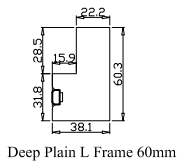

T-Post-46.5

Deep Plain L Frame 60mm

NOTES:

Shutter Color: Winter White(覆盖色)

Hinges Color: White(白色)

Qty(数量): 1

Material(材质): Balmoral Pine Wood(松木)

Configuration(窗扇结构): LTL-DRTR,IN, 4Side, 41.3mm Astrigal, Deep Plain L Frame 60mm

Tilt rod type(拉杆类型): Center tilt rod(中拉杆)

Louvre Quantity(叶片数量): 17,34,17

Louvre Size(叶片尺寸): 470.8mm,514mm,475.8mm

Rail Size(上下板尺寸): 522.5mm,565.7mm,527.5mm

Order No(订单号): GRA OSULLIVAN 24402

Item(序号): 1

Room(房间号): BEDROOM

Louvre Size(叶片类型): 89mm