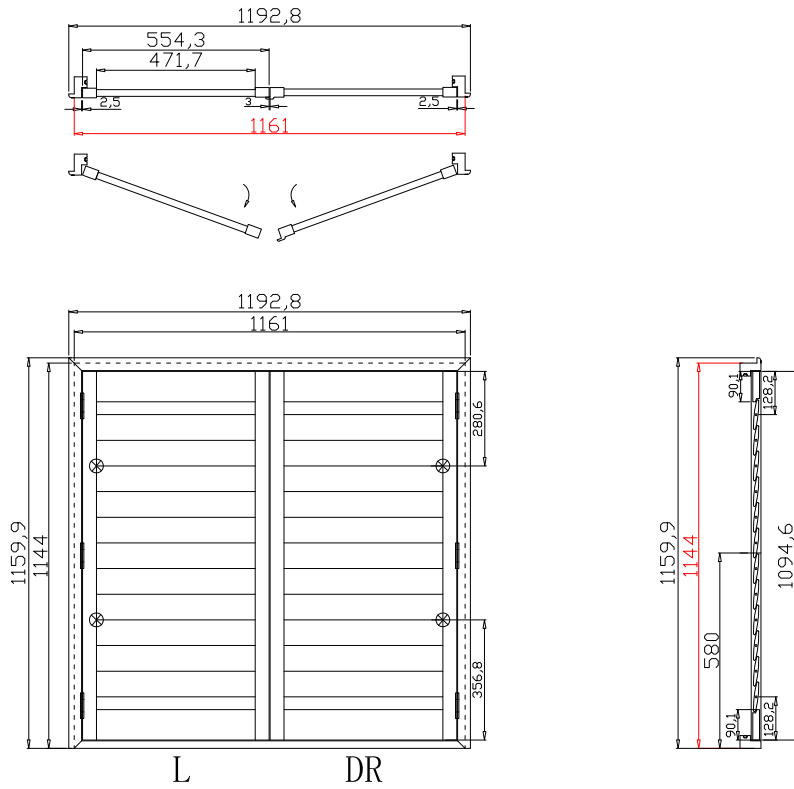

6

6

NOTES:

Shutter Color: Timeless White(覆盖色)

Hinges Color: White(白色)

Qty(数量): 1

Material(材质): Balmoral Pine Wood(松木)

Configuration(窗扇结构): L-DR,IN, 4SP, 41.3mm Astrigal, Deep BullNose Z Frame 38mm

Tilt rod type(拉杆类型): Easy tilt rod(齿条拉杆)

Louvre Quantity(叶片数量): 24

Louvre Size(叶片尺寸): 470mm

Rail Size(上下板尺寸): 521.7mm

Order No(订单号): GRA MCQUEEN 24206

Item(序号): 7

Room(房间号):

Louvre Size(叶片类型): 89mm