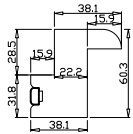

Deep BullNose Z Frame 38mm