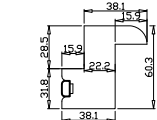

Louvre Quantity(叶片数量): 24

Louvre Size(叶片尺寸): 343.5mm

Rail Size(上下板尺寸): 395.2mm

Order No(订单号):GRA MCQUEEN 24206

Item(序号): 6

Room(房间号):

Louvre Size(叶片类型): 89mm

Z Sill Plate