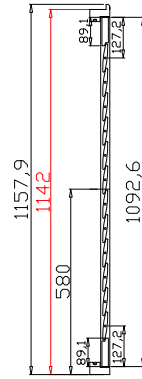

6

6

NOTES:

Shutter Color:Timeless White(覆盖色)

Hinges Color:White(白色)

Qty(数量): 1

Material(材质): Balmoral Pine Wood(松木)

Configuration(窗扇结构): L-DR,IN, 4SP, 41.3mm Astrigal, Deep BullNose Z Frame 38mm

Tilt rod type(拉杆类型): Easy tilt rod(齿条拉杆)

Louvre Quantity(叶片数量): 24

Louvre Size(叶片尺寸): 344.5mm

Rail Size(上下板尺寸): 396.2mm

Order No(订单号):GRA MCQUEEN 24206

Item(序号): 5

Room(房间号):

Louvre Size(叶片类型): 89mm