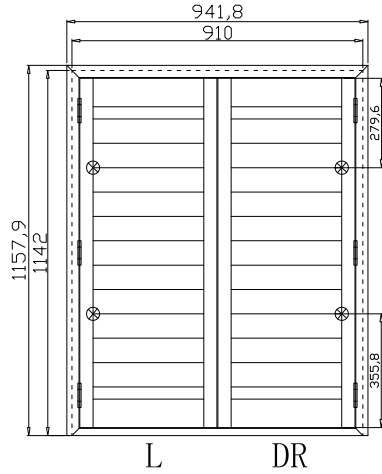

6

6

NOTES:

Shutter Color:Timeless White(覆盖色)

Hinges Color:White(白色)

Qty(数量): 1

Material(材质): Balmoral Pine Wood(松木)

Configuration(窗扇结构): L-DR,IN, 4SP, 41.3mm Astrigal, Deep BullNose Z Frame 38mm

Tilt rod type(拉杆类型): Easy tilt rod(齿条拉杆)

Louvre Quantity(叶片数量): 24

Louvre Size(叶片尺寸): 344.5mm

Rail Size(上下板尺寸): 396.2mm

Order No(订单号):GRA MCQUEEN 24206

Item(序号): 5

Room(房间号):

Louvre Size(叶片类型): 89mm