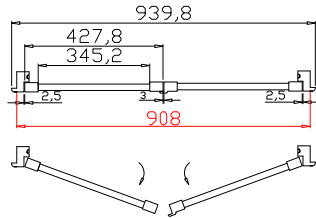

Material(材质): Balmoral Pine Wood(松木)

Configuration(窗扇结构): L-DR,IN, 4SP, 41.3mm Astrigal, Deep BullNose Z Frame 38mm

Tilt rod type(拉杆类型): Easy tilt rod(齿条拉杆)

Louvre Quantity(叶片数量): 24

Louvre Size(叶片尺寸): 344.5mm

Rail Size(上下板尺寸): 396.2mm

Order No(订单号):GRA MCQUEEN 24206

Item(序号): 5

Room(房间号):

Louvre Size(叶片类型): 89mm

Z Sill Plate

Deep BullNose Z Frame 38mm

6

Louvre Quantity(叶片数量): 24

Louvre Size(叶片尺寸): 343.5mm

Rail Size(上下板尺寸): 395.2mm

Order No(订单号):GRA MCQUEEN 24206

Item(序号): 6

Room(房间号):

Louvre Size(叶片类型): 89mm

Z Sill Plate