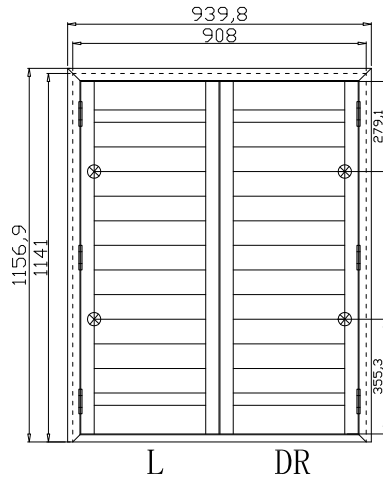

Rail Size(上下板尺寸): 396.2mm

Order No(订单号):GRA MCQUEEN 24206

Item(序号): 5

Room(房间号):

Louvre Size(叶片类型): 89mm

Z Sill Plate

Deep BullNose Z Frame 38mm

6