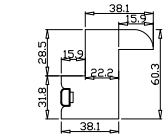

Rail Size(上下板尺寸): 397mm

Order No(订单号):GRA MCQUEEN 24206

Item(序号): 2

Room(房间号):

Louvre Size(叶片类型): 89mm

Z Sill Plate

Deep BullNose Z Frame 38mm

10

Louvre Quantity(叶片数量): 20

Louvre Size(叶片尺寸): 470mm

Rail Size(上下板尺寸): 521.7mm

Order No(订单号): GRA MCQUEEN 24206

Item(序号): 3

Room(房间号):

Louvre Size(叶片类型): 89mm

Z Sill Plate