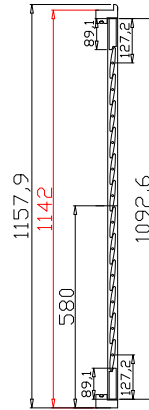

Rail Size(上下板尺寸): 396.2mm

Order No(订单号):GRA MCQUEEN 24206

Item(序号): 5

Room(房间号):

Louvre Size(叶片类型): 89mm

Z Sill Plate

Deep BullNose Z Frame 38mm

6

Louvre Quantity(叶片数量): 24

Louvre Size(叶片尺寸): 343.5mm

Rail Size(上下板尺寸): 395.2mm

Order No(订单号):GRA MCQUEEN 24206

Item(序号): 6

Room(房间号):

Louvre Size(叶片类型): 89mm

Z Sill Plate

Item(序号): 7

Room(房间号):

Louvre Size(叶片类型): 89mm

Z Sill Plate

Deep BullNose Z Frame 38mm

6

6

NOTES:

Louvre Quantity(叶片数量): 12

Louvre Size(叶片尺寸): 491.3mm

Rail Size(上下板尺寸): 543mm

Order No(订单号): GRA MCQUEEN 24206

Item(序号): 8

Room(房间号):

Louvre Size(叶片类型): 89mm

Z Sill Plate