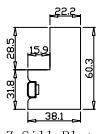

Material(材质): Balmoral Pine Wood(松木)

Configuration(窗扇结构): L-DR,IN, 4SP, 41.3mm Astrigal, Deep BullNose Z Frame 38mm

Tilt rod type(拉杆类型): Easy tilt rod(齿条拉杆)

Louvre Quantity(叶片数量): 24

Louvre Size(叶片尺寸): 344.5mm

Rail Size(上下板尺寸): 396.2mm

Order No(订单号):GRA MCQUEEN 24206

Item(序号): 5

Room(房间号):

Louvre Size(叶片类型): 89mm

Z Sill Plate

Deep BullNose Z Frame 38mm

6