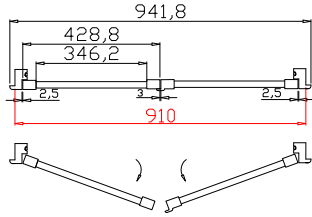

6

6

NOTES:

Shutter Color:Timeless White(覆盖色)

Hinges Color:White(白色)

Qty(数量): 1

Material(材质): Balmoral Pine Wood(松木)

Configuration(窗扇结构): L-DR,IN, 4SP, 41.3mm Astrigal, Deep BullNose Z Frame 38mm

Tilt rod type(拉杆类型): Easy tilt rod(齿条拉杆)

Louvre Quantity(叶片数量): 24

Louvre Size(叶片尺寸): 344.5mm

Rail Size(上下板尺寸): 396.2mm

Order No(订单号):GRA MCQUEEN 24206

Item(序号): 5

Room(房间号):

Louvre Size(叶片类型): 89mm