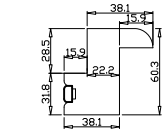

Deep BullNose Z Frame 38mm