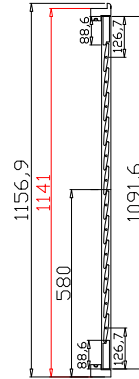

Rail Size(上下板尺寸): 397mm

Order No(订单号):GRA MCQUEEN 24206

Item(序号): 2

Room(房间号):

Louvre Size(叶片类型): 89mm

Z Sill Plate

Deep BullNose Z Frame 38mm

10

Rail Size(上下板尺寸): 396.2mm

Order No(订单号):GRA MCQUEEN 24206

Item(序号): 5

Room(房间号):

Louvre Size(叶片类型): 89mm

Z Sill Plate

Deep BullNose Z Frame 38mm

6

Louvre Quantity(叶片数量): 24

Louvre Size(叶片尺寸): 343.5mm

Rail Size(上下板尺寸): 395.2mm

Order No(订单号):GRA MCQUEEN 24206

Item(序号): 6

Room(房间号):

Louvre Size(叶片类型): 89mm

Z Sill Plate

Item(序号): 7

Room(房间号):

Louvre Size(叶片类型): 89mm

Z Sill Plate

Deep BullNose Z Frame 38mm

6

6

NOTES: