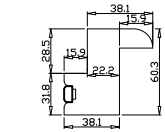

Deep BullNose Z Frame 38mm