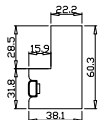

Louvre Quantity(叶片数量): 24

Louvre Size(叶片尺寸): 343.5mm

Rail Size(上下板尺寸): 395.2mm

Order No(订单号):GRA MCQUEEN 24206

Item(序号): 6

Room(房间号):

Louvre Size(叶片类型): 89mm

Z Sill Plate