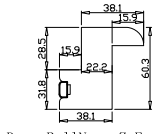

Rail Size(上下板尺寸): 396.2mm

Order No(订单号):GRA MCQUEEN 24206

Item(序号): 5

Room(房间号):

Louvre Size(叶片类型): 89mm

Z Sill Plate

Deep BullNose Z Frame 38mm

6