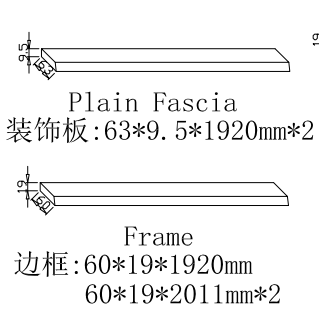

Tilt rod type(拉杆类型): Easy Tilt Rod(齿条拉杆)

Louvre Quantity(叶片数量): 84

Louvre Size(叶片尺寸): 386.88mm

Rail Size(上下板尺寸): 438.58mm

Order No(订单号): GRA Kidd 23807

Item(序号): 1

Room(房间号): doors

Louvre Size(叶片类型): 89mm

NOTES:

Shutter Color: Chestnut 208(染色)

Hinges Color: Stainless Steel(不锈钢合页)

Qty(数量): 1

Material(材质): New York Real Wood(松木)

Configuration(窗扇结构): Bi Fold(F/F/F/F), IN, 3Side, 41.3mm Rabete, Track System

Tilt rod type(拉杆类型): Easy Tilt Rod(齿条拉杆)

Louvre Quantity(叶片数量): 84

Louvre Size(叶片尺寸): 386.88mm

Rail Size(上下板尺寸): 438.58mm

Order No(订单号): GRA Kidd 23807

Item(序号): 1

Room(房间号): doors

Louvre Size(叶片类型): 89mm