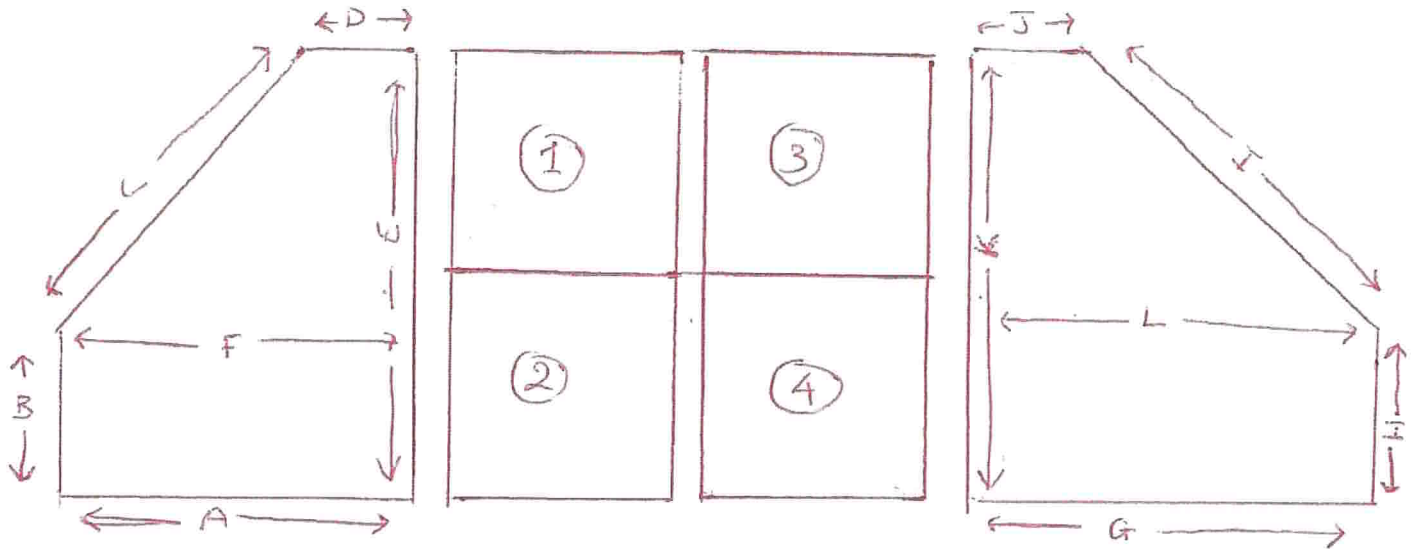

Kitchen	2125 x 1925	Electric Pleate		£ 775
Bifolding Doors	980 x 2255	"		£ 812
	960 x 2255	"		£ 812
	980 x 2255	"		£ 812
	980 x 2255	"		£ 812
	960 x 2255	"		£ 812
	980 x 2255	"		£ 812
Utility	1862 x 1055	Freehang Pleate RH	£557	2100

Fabric - Astral slate

All with white Rail and bottom bar.

Registered in Scotland: Company No. SC232209

Sales
Installation
Manufacture

Shaped windows.

- A: 1715
- B: 465
- C: 2225
- D: 40
- E: 1945
- F: 1715

- 1: 525 x 895
- 2: 525 x 900
- 3: 525 x 910
- 4: 525 x 885

- G: 1715
- H: 465
- I: 2225
- J: 50
- K: 1945
- L: 1720

All sizes in mm

All in white frames
Fabric - Celeste Anthracite