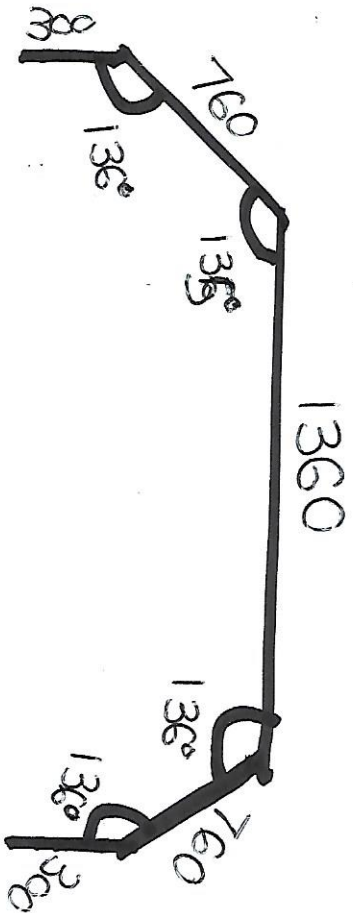

Grandpian
Blinds

Face Fix brackets.
1080 TRACK - white.

Date 1/10/21
Ref Carroll 19111

Sizes given are wall sizes please deduct for brackets.

Thanks
Gemma