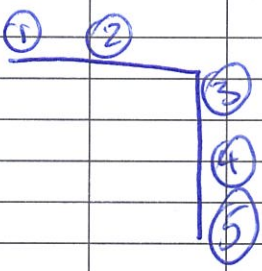

10 Springkerse Trade Park,
Angleith Road, Stirling FK7 7GN
01786 447647
sales@goldcrestfurnishings.co.uk
www.goldcrest-blinds.co.uk

Customer's Name .....
Address CBRE .....
Post Code .....

Fitters Req.
Est. Time
Special RA (separate Sheet)
Scaffolders Req.

Special Instructions
~~MADE~~
~~STANDARD~~
~~BLINDS~~
STANOREWS
FOLLOWING

DATE MEASURED/ORDERED
/ /

Measured By:

CURTAINS	PLEATED	ROLLERS	ROMANS	SHUTTERS	VENETIAN	VERTICALS	VISION	WOODEN
						☒		

alum	anthracite	black	brown	champ-gold	chrome	silver	white	recess size	motorised	wood fix	stone fix	brackets top	brackets face
								☒			☒		☒

Room	Width	Drop	Slat Size	Colour	Control LH or RH	Fitting Height	Price
~~Headline~~	~~1420~~	~~1560~~	~~25mm~~	~~White~~	~~RHS~~	~~2500~~	~~£208~~
Rm 575	1420	1560		PVC WHITE	RHS	2500	£208
	1430	1565		"	↓	↓	£208
	1435	1565		"	↓	↓	£208
Rm 575C	1400	1560	①		RHS	2500	
	1410	1560	②		↓	↓	
	1405	1550	③		↓	↓	
	1425	1550	④		↓	↓	
	1425	1550	⑤		↓	↓	
						300mm	300mm

CODE FOR DOOR C2014X

TOTAL PRICE £