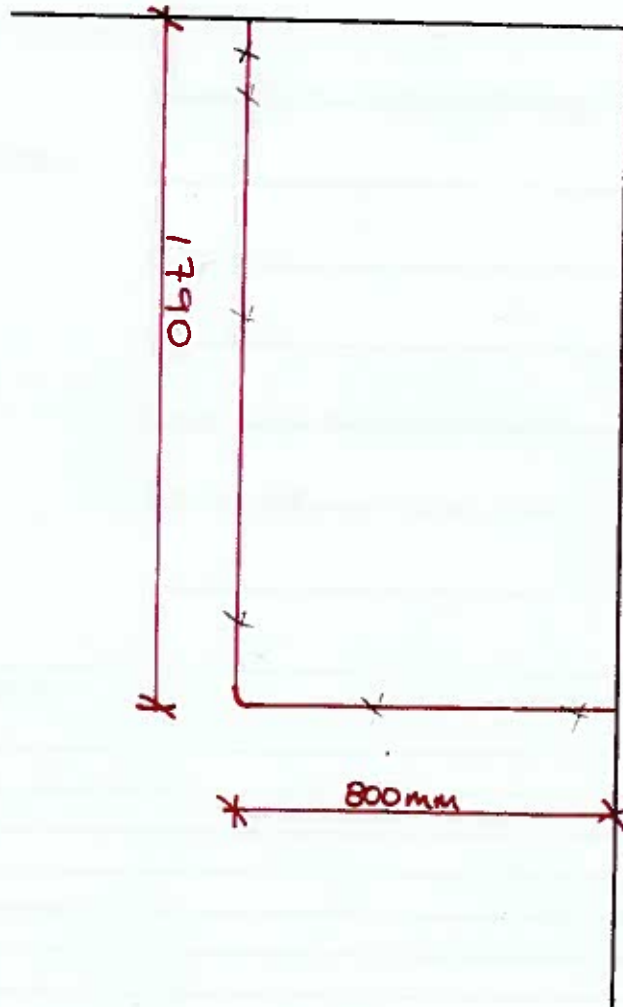

QAPM LTD, 40 NORTH ELLEN ST, DUNDEE, DD3 7DP

6100

TRACK

SILVER

COMPLETE

SUPPLY ONLY £280

DELIVERY COST £30

TOP FIX ONLY

x
PUNCH
HOLE.

Gynaecology Dept
Ninewells Hospital
Dundee