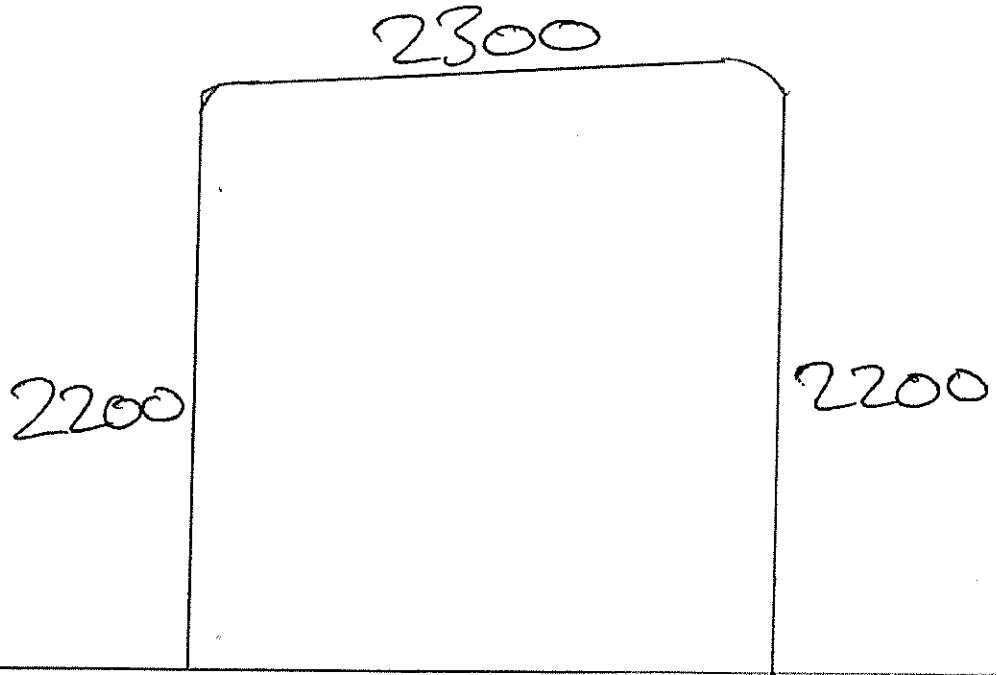

FLOOR TO CEILING 2500

SAME THIS SIDE