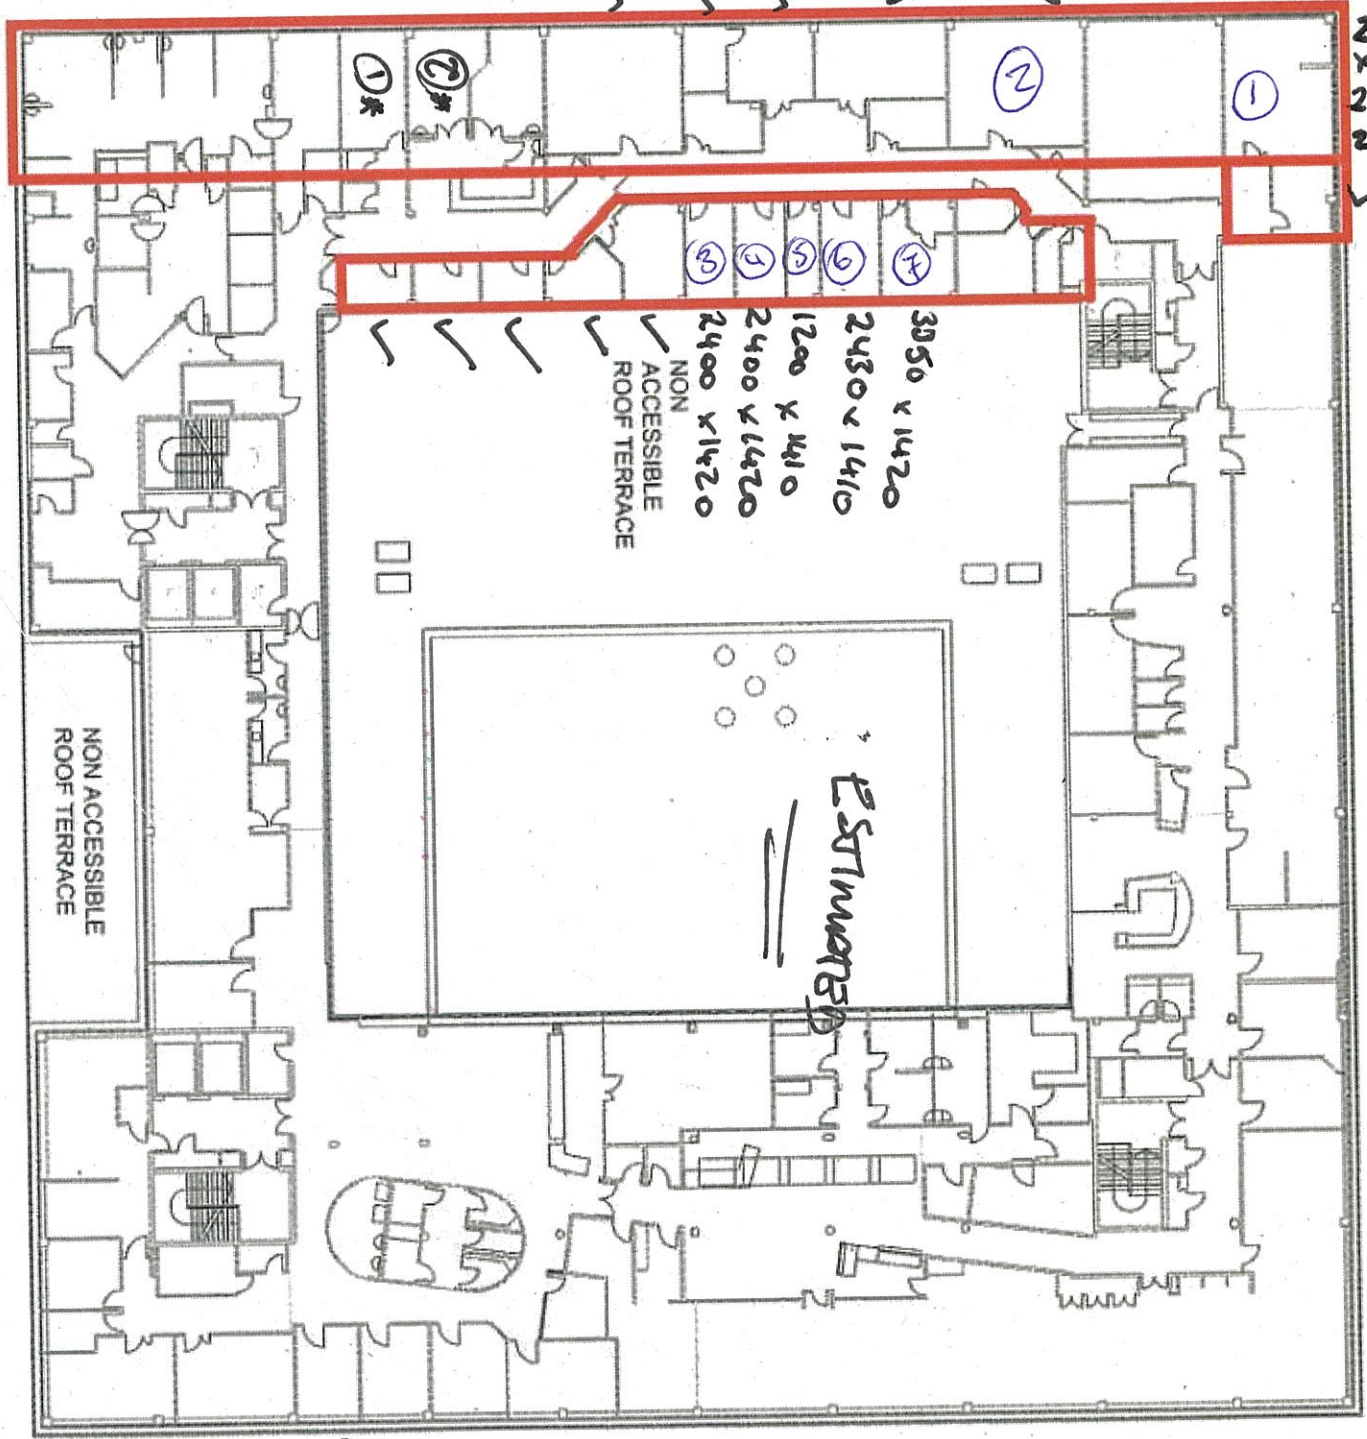

Administrative
 Suite by
 112

3630 x 1430
 2540

2055 x 1440
 2100
 2260

MEAS ROOMS
 PLAN

- ① * 3285 x 1350
 1295 x 1350
- ② * 2282 x 1350
 1275 x 1350