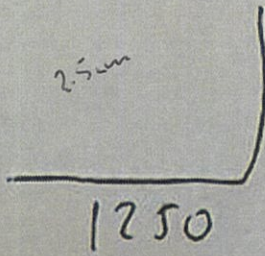

JOHN ROBERTSON PERTH.

6100 SG. SILVER.

DELIVER TO NINNEWELL'S
ESTATES DEPT.

~~£260~~ £260.00

1 support

Delivery £60.00

1250 pole
400

1380

Straight

£130.00.