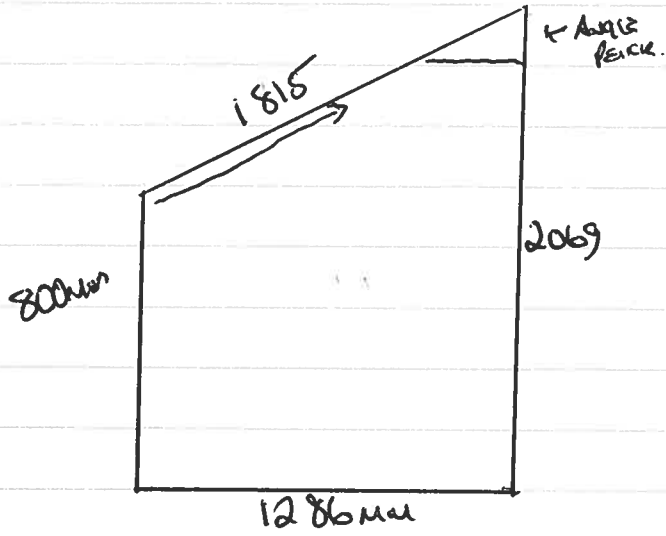

PATIO LEFT 378
1743

PATIO RIGHT ~~378~~ 375
1743

HYBRID SYSTEM FIT
ORIGINAL INTERNATIONAL FRAMES
AS SCREWED ON