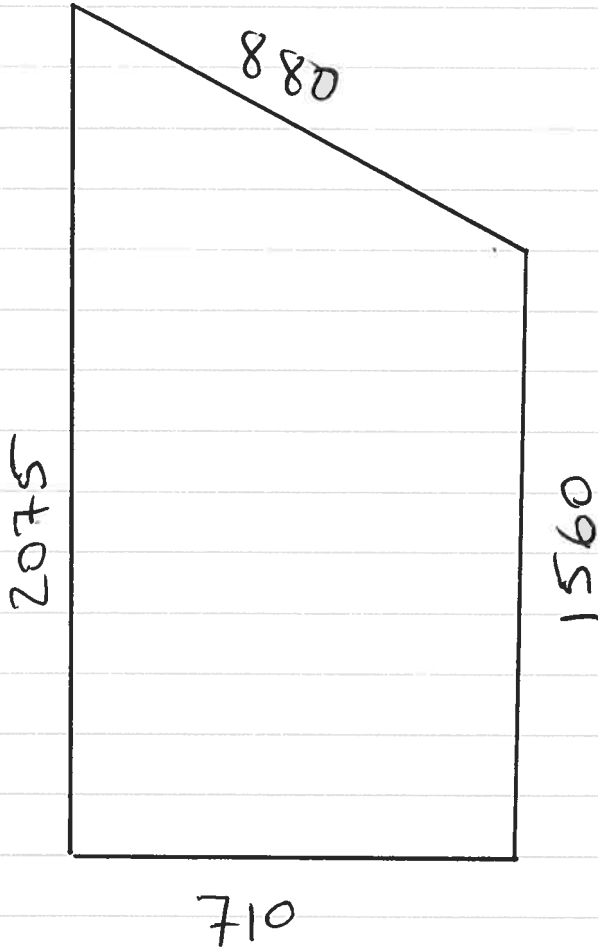

GC 7571 PAGE 1

OFFICE

1 PANEL TO LEFT.