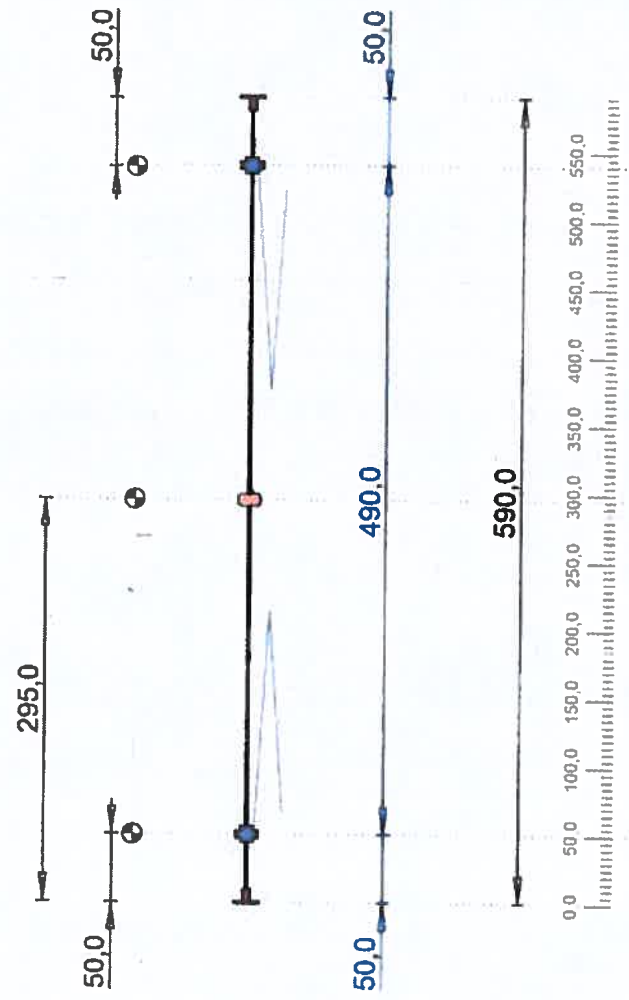

markilux 6000
 Width: 590,0 cm
 Extension 300,0 cm

Operation type Motor
 Operation side left
 fixture types Eaves 5° to 35°

Order number: 0
 Customer: #0
 Reference:
 drawing number: Y

markilux

A-measurement = 490,0 cm
 ■ = rolltex bearing / ⊕ = Bracket / ▬ = bracket for fabric cover profile
 markilux staff member: julie eccleston
 All measurements in cm!
 Date: 29.05.2024
 Min. Width: 355,0 cm