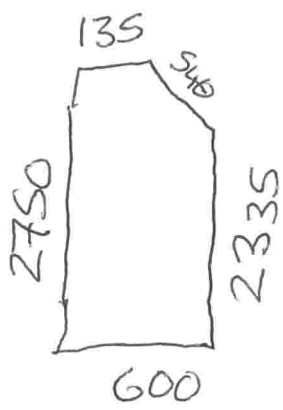

# GC 5699 MITCHELL

WHITE DAILS

EXACT SIZES