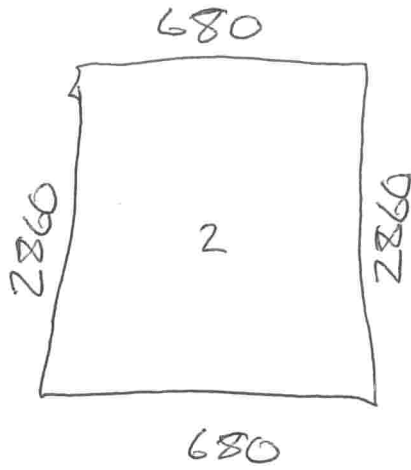

# GC 5699 MITCHELL

WHITE DAILS

EXACT SIZES