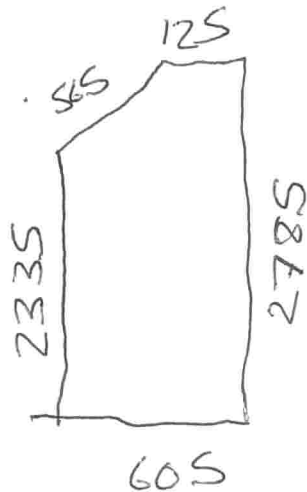

# GC 5699 MITCHELL

WHITE DAILS

EXACT SIZES