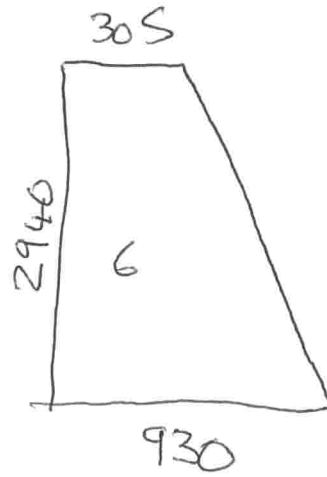

# GC 5699 MITCHELL

WHITE DAILS

EXACT SIZES