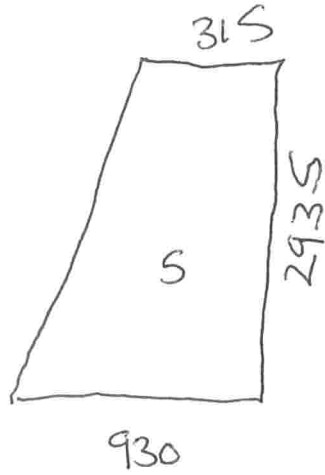

# GC 5699 MITCHELL

WHITE DAILS

EXACT SIZES