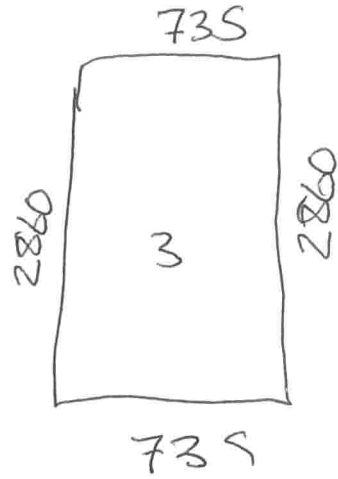

# GC 5699 MITCHELL

WHITE DAILS

EXACT SIZES