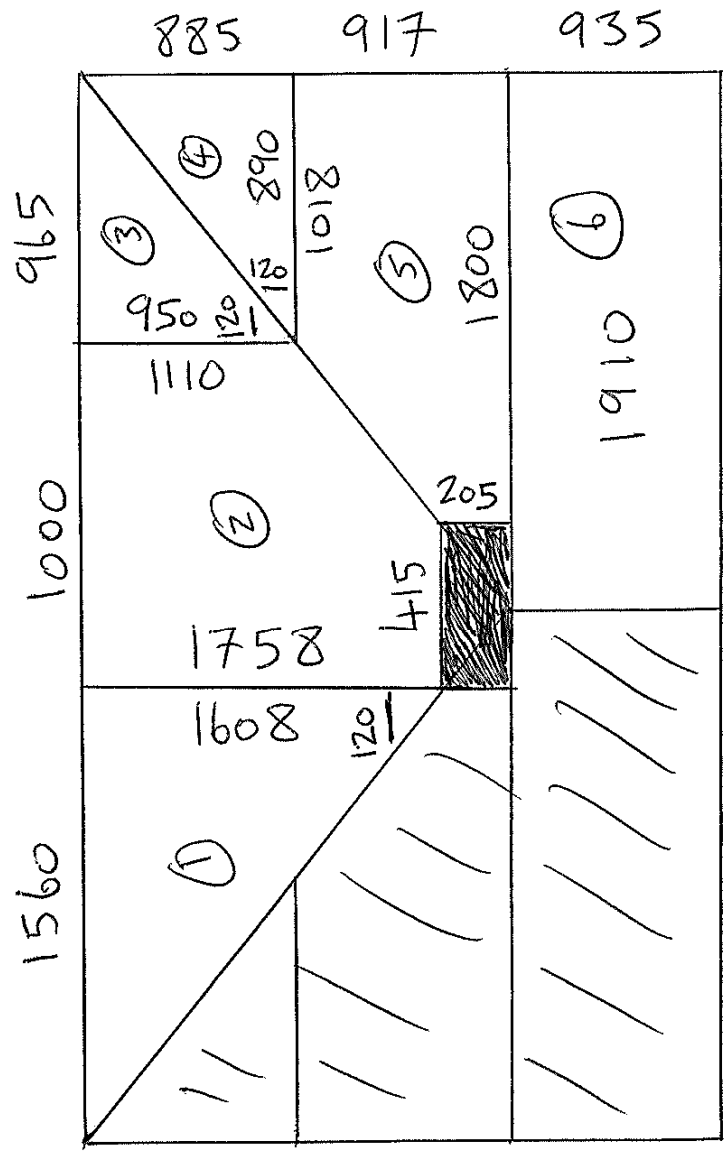

MacDonald 6217 - Call Mike with any questions please.

Manually Operated Pleated Roof
Blinds. Exact Blind sizes.

Patina White
White Rails.
Operating Pole
Required.

- 1 x 1575
- 1 x 1010
- 1 x 975
- 1 x 900
- 1 x 930
- 2 x 950
- 3 x 130
- 1 x 425
- 1 x 215

Part.
Plan Schematic Roof