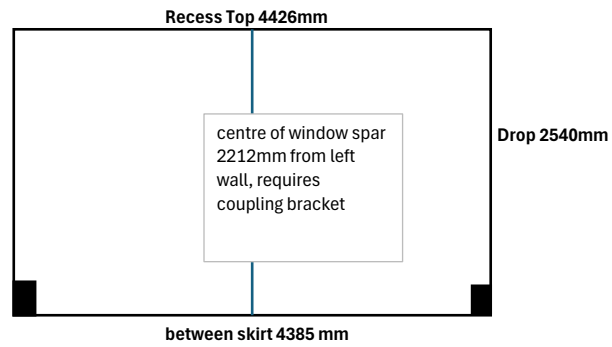

Purchase Order: Netherton

Manufacturer: Master blinds

Order Details: **Room Left and room right large windows drawings below**

Drawings for Order

70mm louvolite fascia black to house 2 motorised blinds - left and right motor - coupling bracket centre

Room Left

skirts 18mm a side

Room Right