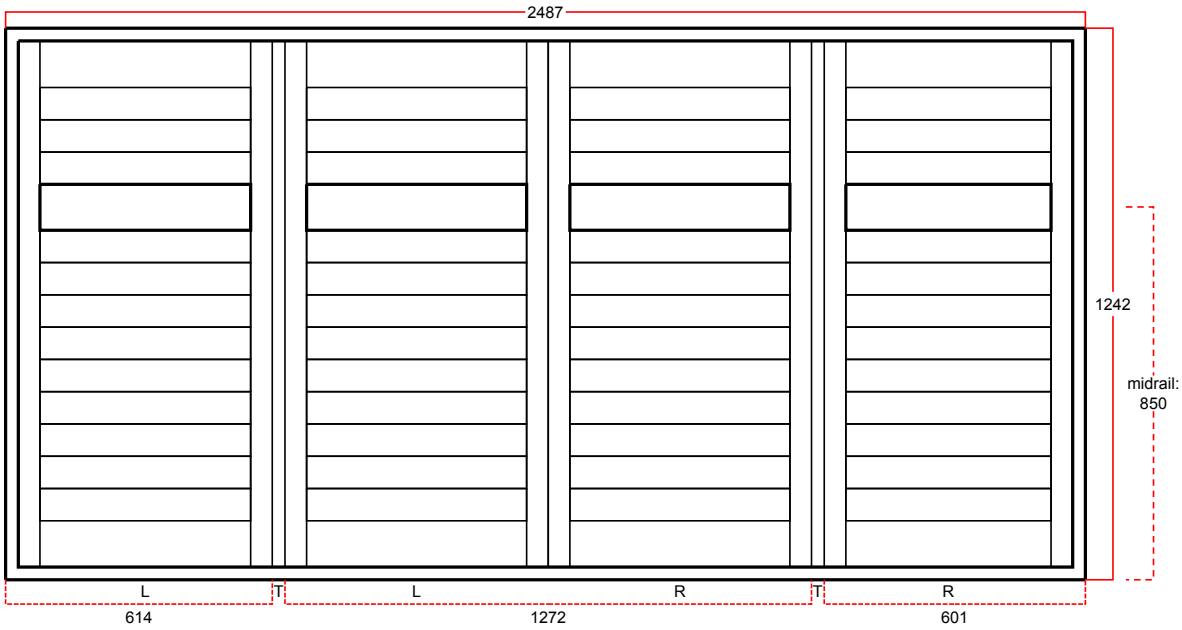

prod1-all – Matrix

Other - LTLRTR

Frame:
P4022B

* Drawing shown is an indication only. Actual product may vary.