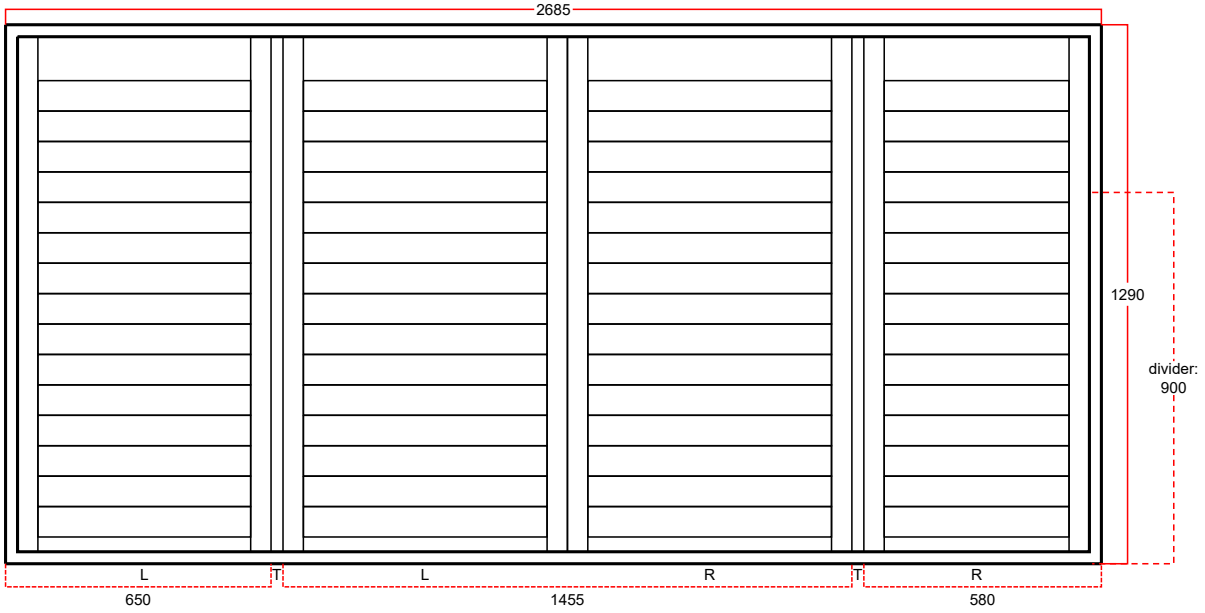

prod1-all – Matrix

LTLRTR

Frame:
PVC
P4022B

* Drawing shown is an indication only. Actual product may vary.