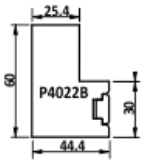

prod1-all – Matrix

LTLRTR

Frame:
PVC
P4022B

* Drawing shown is an indication only. Actual product may vary.