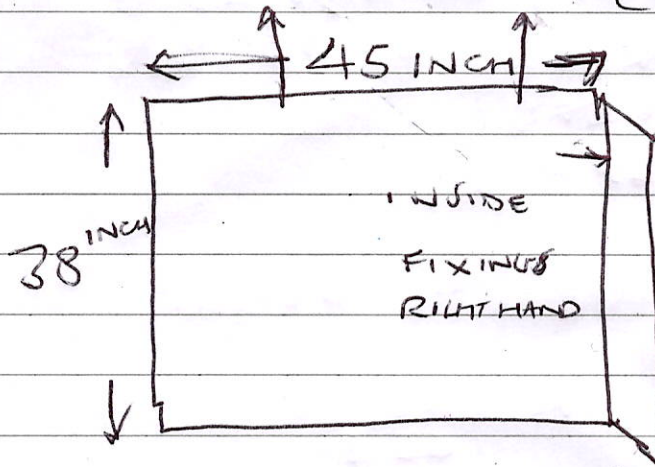

Emil Karen Johns 4

Karen Johnson

© outback.com.  
FIXINGS

36 long Reach CTS  
CTS 4PA.

Tel. 074  
07460925925

Std. lining — machined through.

back - R/H. Chrome Chain.

Customer's own fabric.

£180-00 -

£80-00.