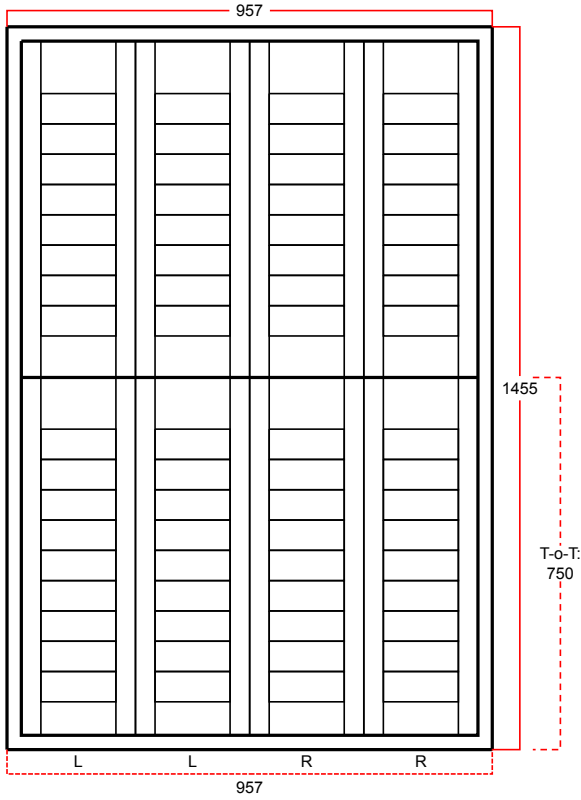

prod1-all – Matrix

Other - LLRR

Frame:
P4033

* Drawing shown is an indication only. Actual product may vary.