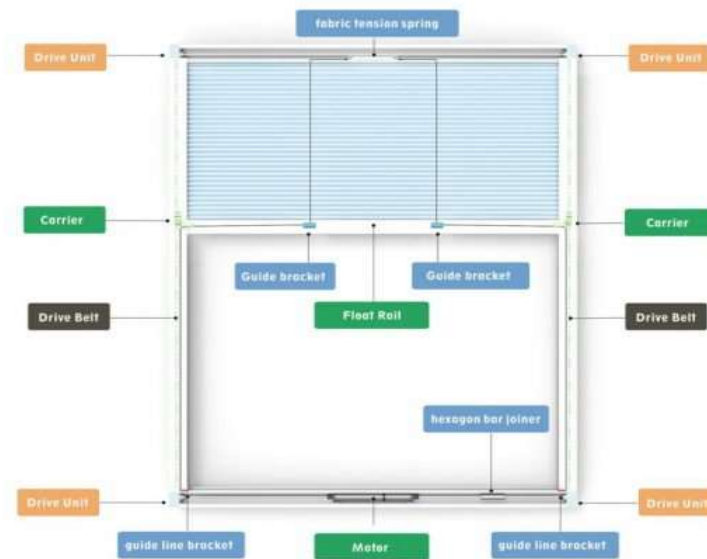

# Emanuel's

Soft Furnishing Interiors

Side Window or Roof Lantern - Full Cassette Cellular Blind System

Battery Re-charge - Solar - 230v Mains Operation

Wireless Remote and Wallswitch Standard - Smart control wifi and Bluetooth Optional

Fabrics: *Standard Light filter - Room Darken - Light Filter and Room Darken FR*

Specs and Dimensions :       Min Install Depth - 40mm

Side Channels - 36mm H x 44mm W

Min Blind size: 392mm

Max Width: 2100mm

Max Drop: 4000mm

Max SQM: 8

Additional room darken components: Internal Brush - L angle shelves for roof install.

Fabric Brands Available: Louvolite, Linesch, Decora, Hive

Tolerance on Recess Tight width and drop - minus 6mm all round  
Motor connection requires Live and Neutral feed - ideally fused spur 3- 5amp