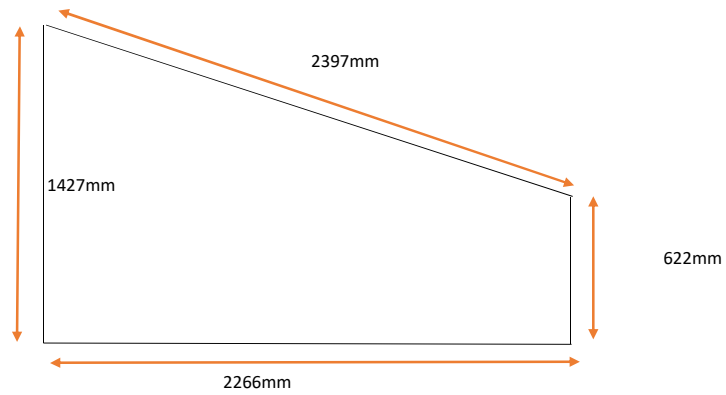

Power source : LED DRIVERS

Kitchen Angle above doors

TIGHT RECESS - DROP NEEDS NO DEDUCTION AS IT WILL HANG

Kitchen Above Sink : Tight Recess - This blind drops to ledge