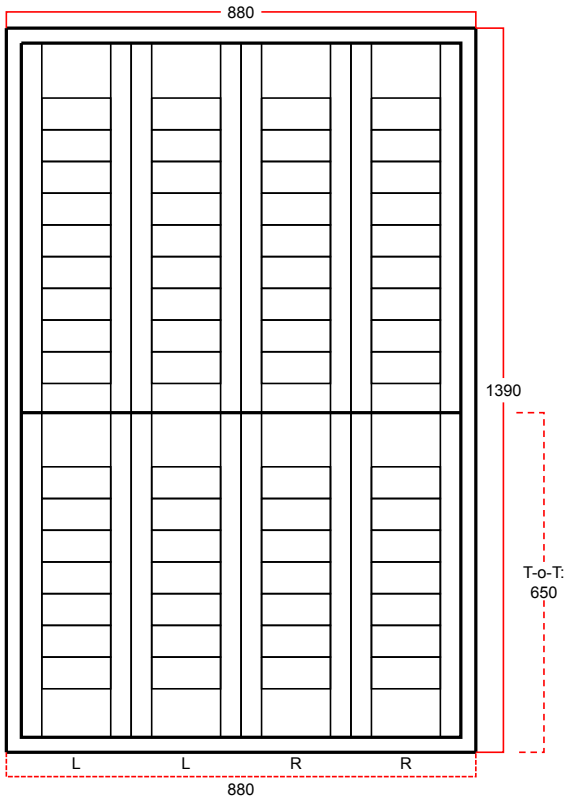

prod1-all – Matrix

Other - LLRR

Frame:
P4028B

* Drawing shown is an indication only. Actual product may vary.