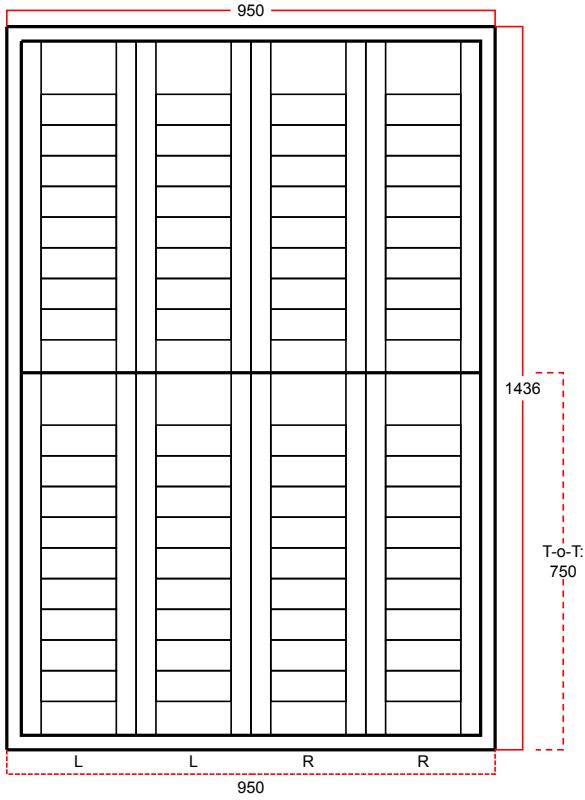

# prod1-all – Matrix

Other - LLRR

Frame:  
P4033

\* Drawing shown is an indication only. Actual product may vary.