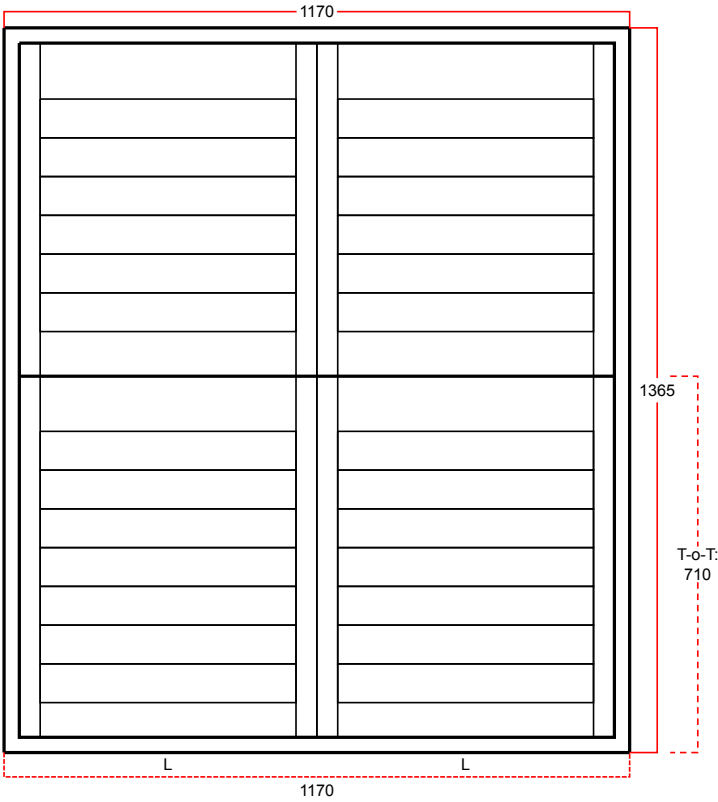

prod-individual – Matrix

Frame:
P4022B

* Drawing shown is an indication only. Actual product may vary.