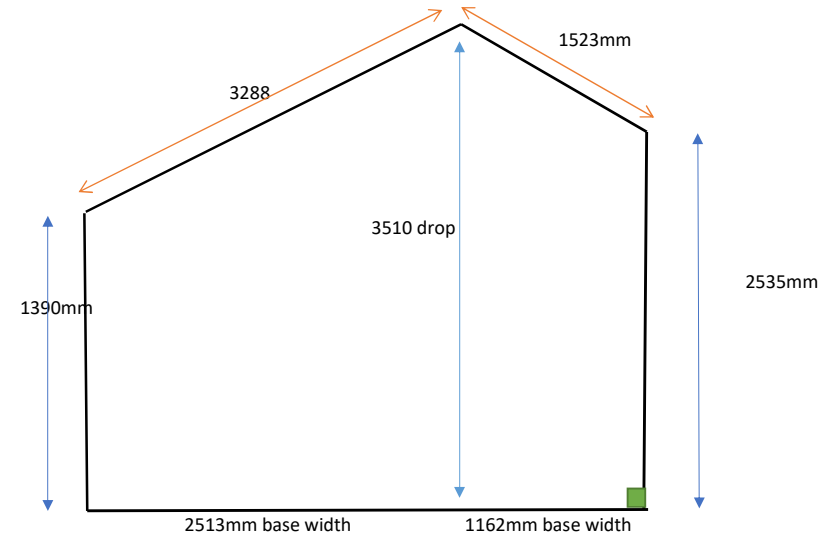

Emanuel's

Soft Furnishing Interiors

Order no: ON3272

Client : Derek House

Order Details: Apex left and apex right

Dimensions: Recess (Please make your factory deductions to fit within and deduct 12mm on drops)

Controls: Controls to be cord and breakaway chain.

Installation: *Apex left short drop - please make cord & chain 700mm*
Apex right installation height is 2543mm

Special Instructions: Blinds are butting up to eachother so please allow for a fabric overlap centre
Also allow for the headrails to meet at apex

 There is skirting on the right side of the apex right which protrudes 20mm.
Please make your standard allowance for this if required.

Child safety: Please provide p clips and breakaway chain on the louvre control

Total bottom width 3665mm inc skirt