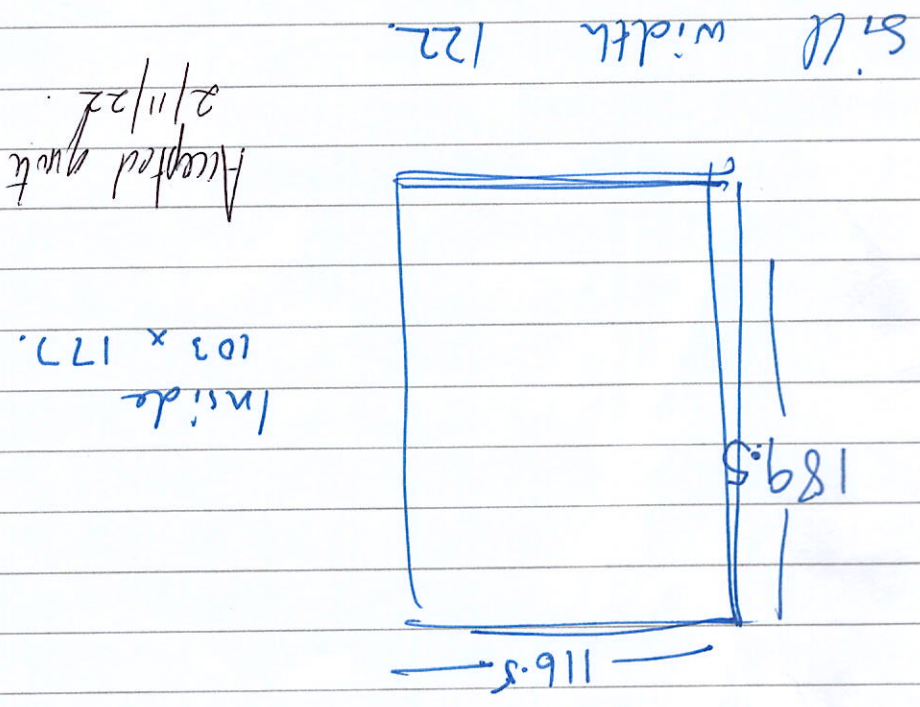

Phillipa Cowley - Thwaites.
73 Rogerts St.
07951926814.

43 →
35 →
1cm blocks.

Black out.

Fittings to top of frame.