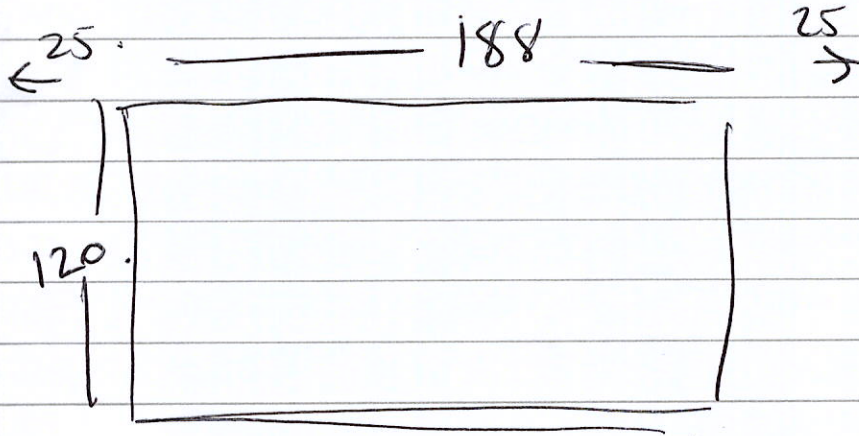

Priscilla Walkington

2 St Stephens

CT2 7AX.

07799405017.

Blackout - double pleat.

white wood pole.

supply and fit.

Spring twilight. Multi.
v rep - 4/cm.