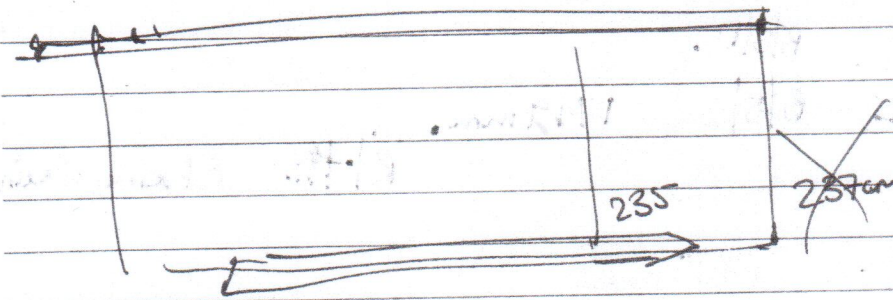

16/1/2022

15, Bancord Ave.
CT6 SEN.

Libby Ashby

07876563479

libby.morris.10@hotmail.com

235 to sit on matt. to underside of pole

2.25

Inverted ple
heading -

approx 13-14
between

hook-drop - 2

AW pole - $305 + 28 + 28$ cm -
(361)

3 w pr - 6

lower blue

1930 AW 85%

X 1320 AW-DROP

Quote for new system - track R/H Chair
120 chrome

Standard. Chalk white lug.

£50 put

Jalanc. Creatura charcoal lum. F1490 101/c

Rept - 87.2

60% Cott. 140
lea

October - 76.5