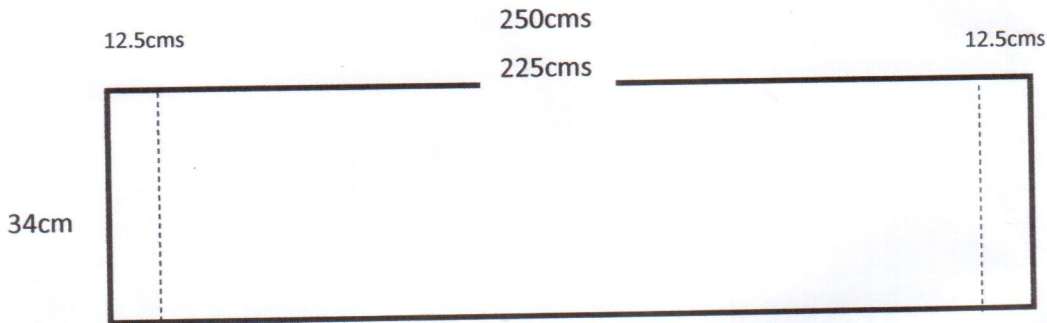

GL - John Thornton

Strawberry thief blue

137/53

1 box pelmet including returns = padded[thick]

2 cuts $33.4+23 = 112.8 + 53 = 165.8 = 1.7m$ order 2m

1 roman blind IS Flo Stripe navy

142

Lined

Interlined

W - 204cms

D - 134

LHcontrols antique bronze

2 cuts x $134+23 = 314 = 3.2m$

1/2 sheet ply - 9mm. 2 x cuts, 34cm

225 + .12.5 Rols

OAD 34cm