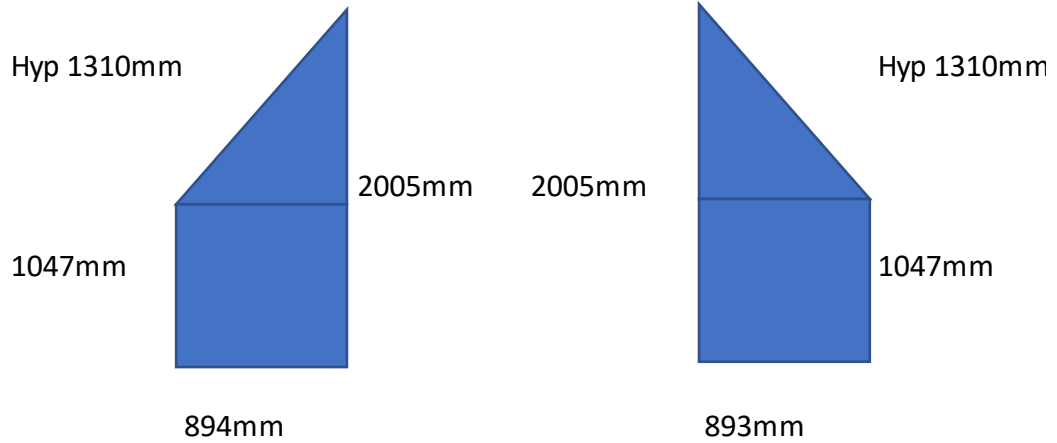

All are exact recess - Tight

Manufactureing deductions to be made for blinds to work freely within

Left Rake Shape

right rake shape

Both AO40 with somfy battery motor and re charge lion packs

Top Shape

BB84 to be somfy battery motorised with recharge pack