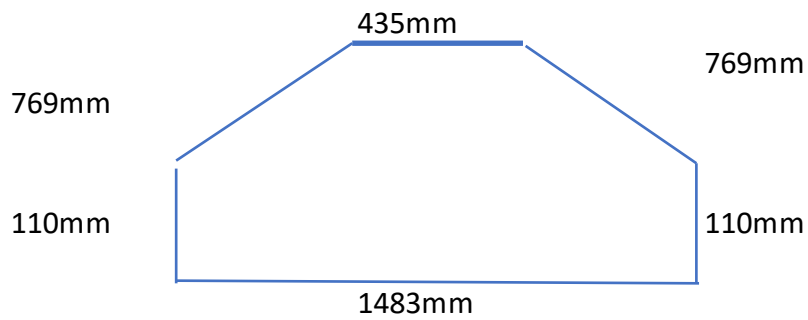

All are exact recess - Tight

Manufactureing deductions to be made for blinds to work freely within

Left Rake Shape

right rake shape

Both AO40 with somfy battery motor and re charge lion packs

Top Shape

BB84 to be somfy battery motorised with recharge pack