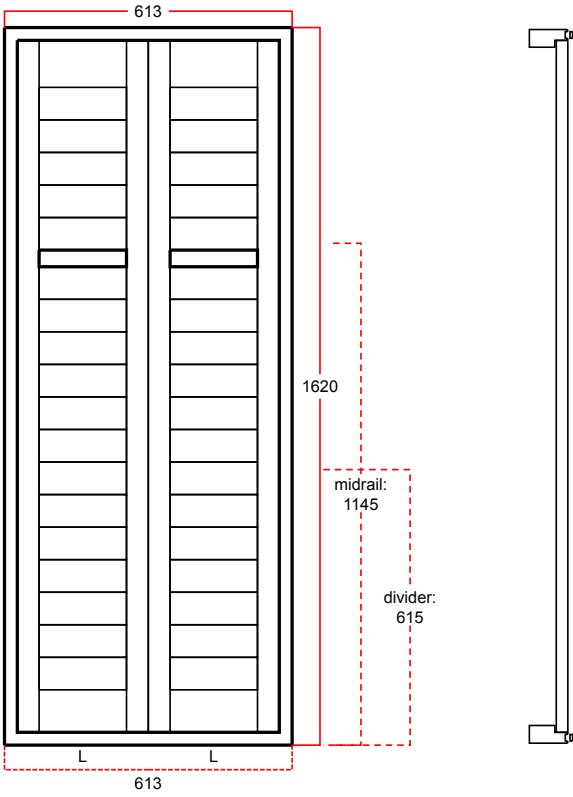

prod-individual – Matrix

Frame:
P4028B

* Drawing shown is an indication only. Actual product may vary.