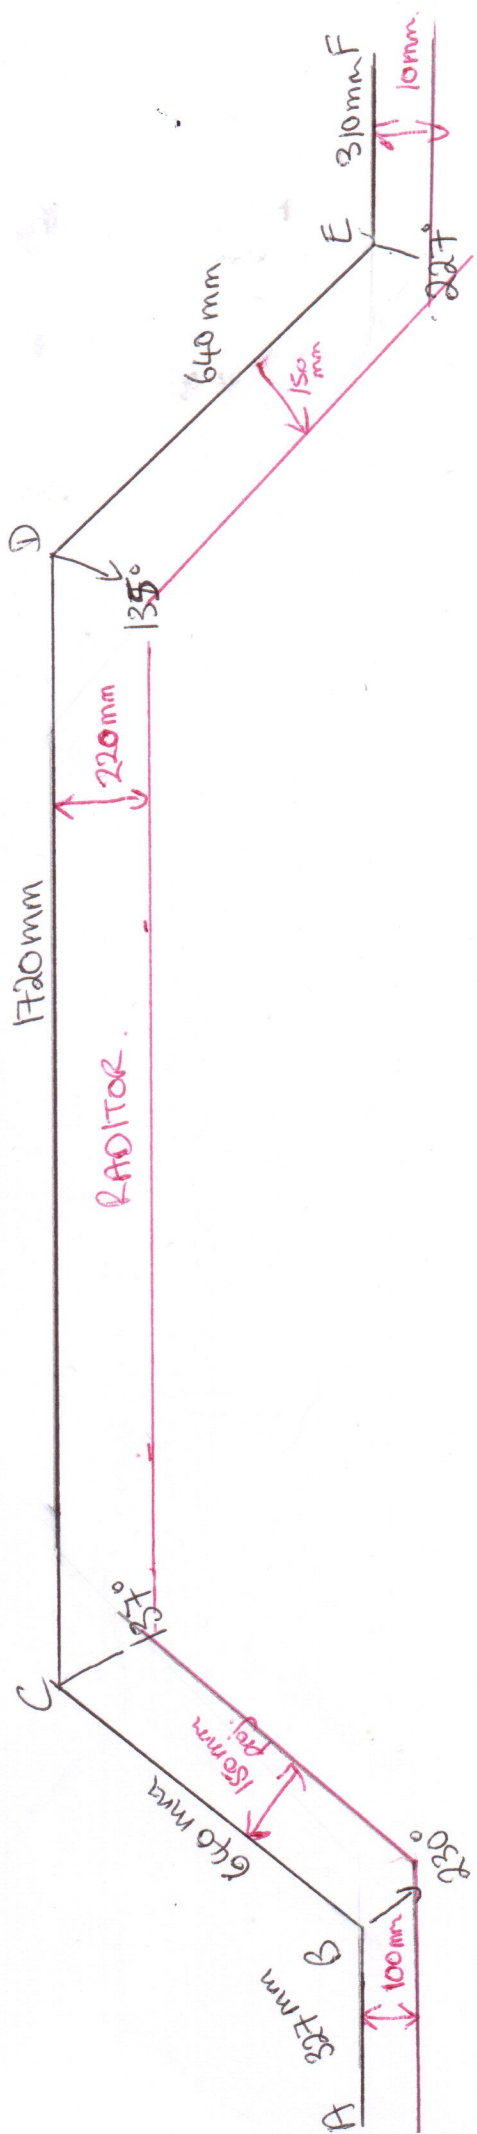

Ref Eileen Ingram -

Track - ~~3840~~ 3840 white.

Please supply  $\nabla$  Corded 3840 - pulley either side - projection showing will be centre line of track - 2 internal bands and 2 external bands. top fix brackets plus H. face fix brackets for adjustable projection - to have 80mm of wave guides -

angles are. B.  $230^\circ$   
 C.  $137^\circ$   
 D.  $135^\circ$   
 E.  $227^\circ$