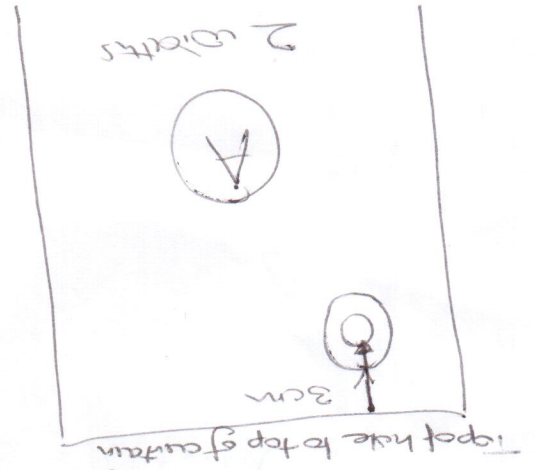

Required Wed 22nd
Latest Thu 23rd
AM

Susan Wall

Hand Made
Curtains & Soft Furnishings

Furnishings.

Please can you put 50mm Black Nickel Eyelets in the following curtains.

- (A) 1 X Single 2 width curtain — See yellow sticker for position
- (B) 1 X Single 3.5 width curtain.

£726 per width X 5.5.

The Forge, Marshside, Chisle, Nr. Canterbury, Kent CT3 4EF Tel: 01227 860090

8cm to centre of ring. at ends.

£1143.00