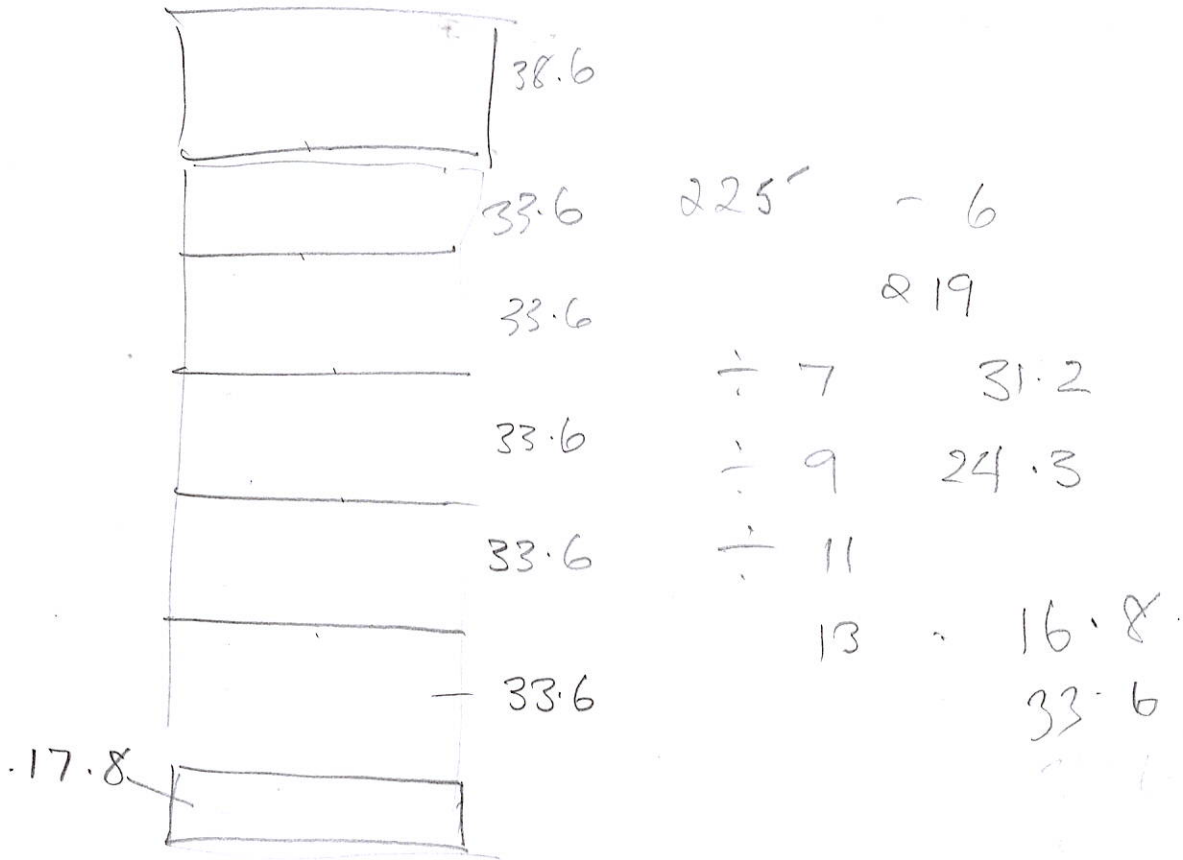

Both Boards
Same Size

Sew Rings on AS well

Dowling Rods go in bottom of
Tape so check before putting on

27.5" cm.
36.6