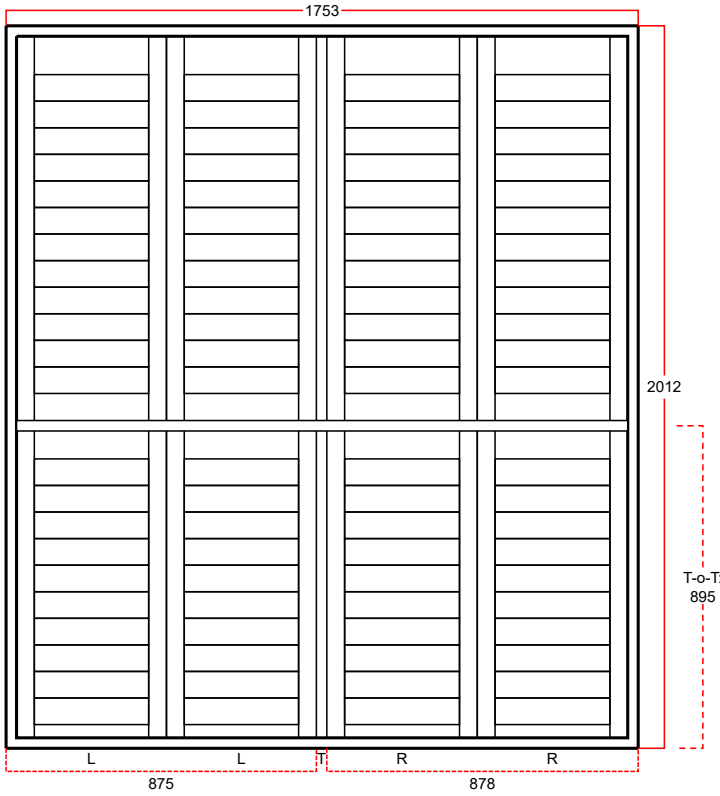

prod1-all – Matrix

LLTRR

Frame:
Basswood 4022B

* Drawing shown is an indication only. Actual product may vary.