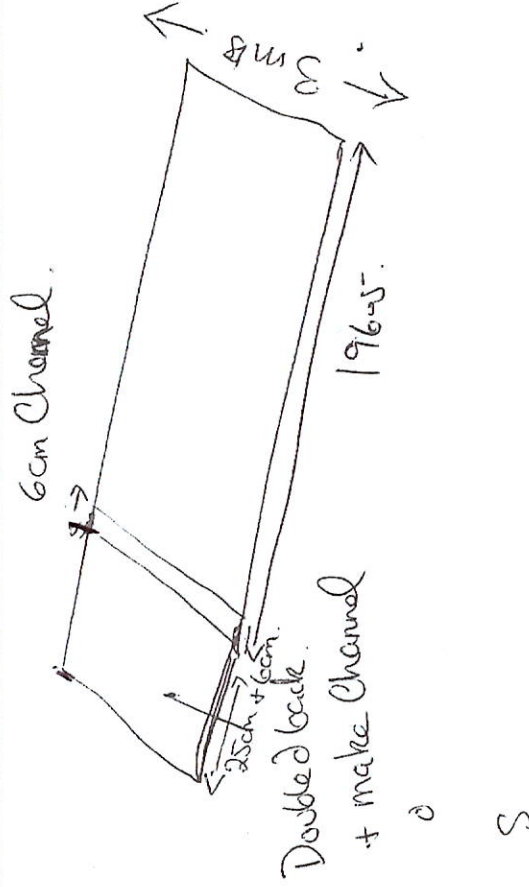

Delivery Details	
Name	Emanuel Interiors Limited
Address	117 Tankerton Rd Whitstable
	UK
Postcode	CT5 2AN
Phone	0 - 1227770039

Qty	Room	Special Instructions
3 X	lounge/dining area	to make bespoke voiles in citrine sheer illusion colour 888 with attached valance 25cm deep. and tie bands made in same fabric. 3 metres each curtain wide and 196.5cm for top of channel. see diagram.