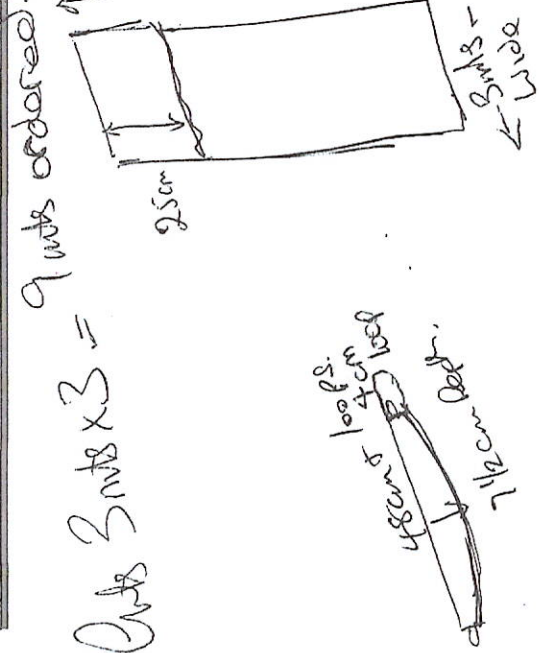

# Order For Specials

Supplier	
Order No.	ON5781
Agent Name	Gary
Contact Tel.	
Date of Order	20-01-2026
Date Required	01-02-2026
Acc No.	

Invoice Details	
Name	Emanuel Interiors Limited
Address	117 Tankerton Rd Whitstable
	UK
Postcode	CT5 2AN
Phone	0 - 1227770039

Delivery Details	
Name	Emanuel Interiors Limited
Address	117 Tankerton Rd Whitstable
	UK
Postcode	CT5 2AN
Phone	0 - 1227770039

Qty	Room	Special Instructions
3 X	lounge/dining area	to make bespoke voiles in citrine sheer illusion colour 888 with attached valance 25cm deep. and tie bands made in same fabric. 3 metres each curtain wide and 196.5cm for top of channel. see diagram.