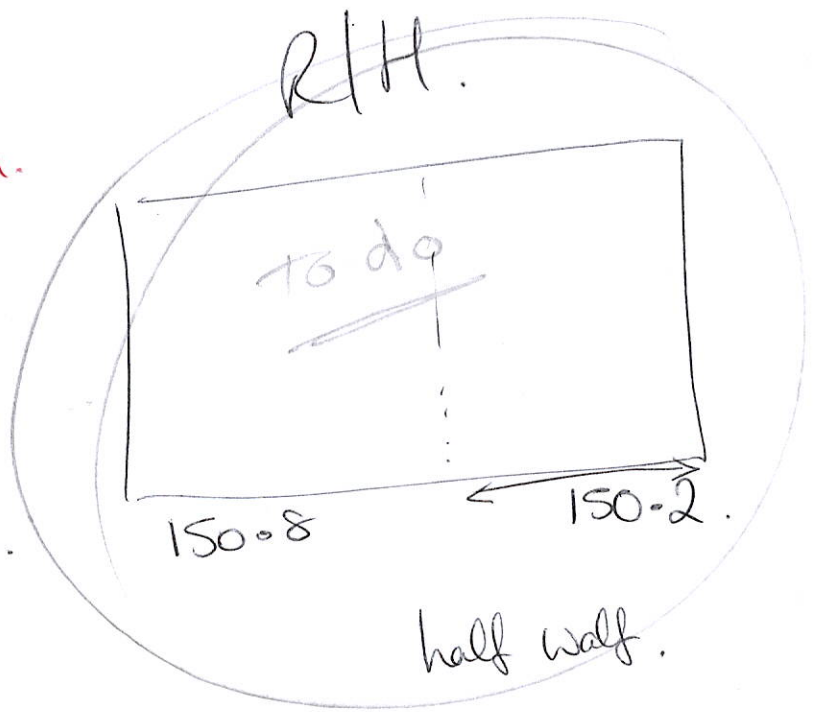

$$\begin{array}{r} 190 \\ - 18 \\ \hline 172 \end{array}$$

spaces (17)

pleats (18)

10.10.

~~15.4~~

15.4.

$$\begin{array}{r} 190 \\ - 282.60 \\ \hline 472.60 \end{array}$$

ORW flat width

~~$$\begin{array}{r} 190 \\ - 18 \\ \hline 172 \end{array}$$~~

17 pleats @ 10cm -

$$\begin{array}{r} 465 \\ \hline 275 \\ 15.2 \end{array}$$

pleats

~~$$\begin{array}{r} 190 \\ - 18 \\ \hline 172 \end{array}$$~~

space 10.1