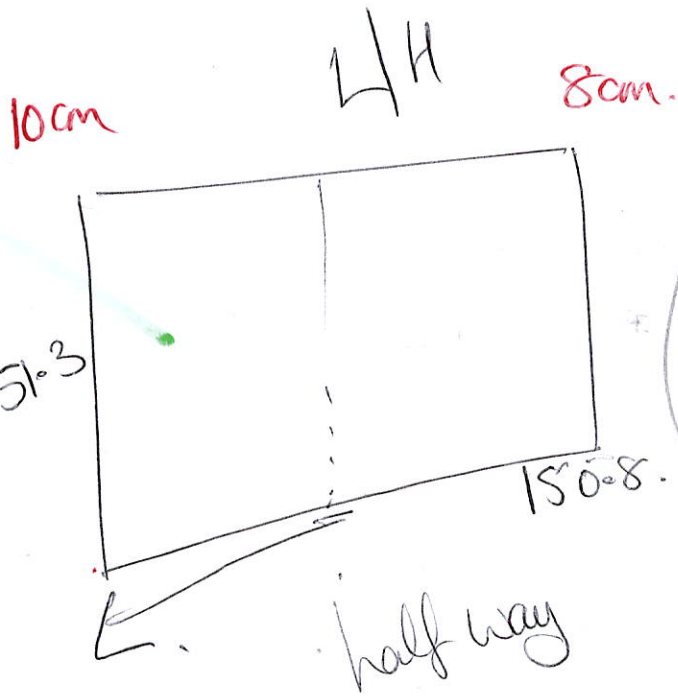

$$\begin{array}{r} 190 \\ - 18 \\ \hline 172 \end{array}$$

spaces (17)

pleats (18)

10.10.

~~15.4~~

15.4.

$$\begin{array}{r} 190 \\ - 282.60 \\ \hline 472.60 \end{array}$$

ORW flat width

~~$$\begin{array}{r} 190 \\ - 18 \\ \hline 172 \end{array}$$~~

17 pleats @ 10cm -

$$\begin{array}{r} 465 \\ \hline 275 \\ 15.2 \end{array}$$

pleats

~~$$\begin{array}{r} 190 \\ - 18 \\ \hline 172 \end{array}$$~~

space 10.1