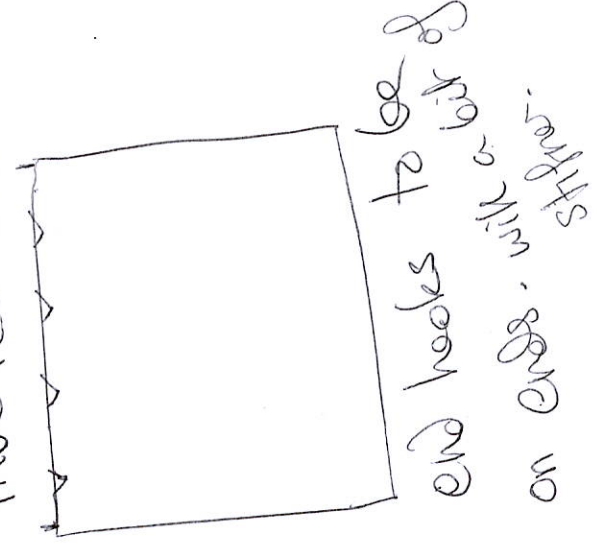

Order For Specials

Hannah Croy

Delivery Details	
Name	Emanuel's Interiors Limited
Address	117 Tankerton Rd Whitstable
	UK
Postcode	CT5 2AN
Phone	0 - 1227770039

Invoice Details	
Name	Emanuel's Interiors Limited
Address	117 Tankerton Rd Whitstable
	UK
Postcode	CT5 2AN
Phone	0 - 1227770039

Supplier	
Order No.	ON5660
Agent Name	Gary
Contact Tel.	
Date of Order	23-11-2025
Date Required	07-12-2025
Acc No.	

Qty	Room	Width	Drop	Fitting Height	Special Instructions
1	Bathroom <i>171.</i>	870 mm	740 mm <i>7.9m pleat</i>	mm <i>9-1 space</i>	Cafe sheer - fabric in store left by client pole width inc ends 87 cm ring drop is 741 to ledge so make curtain width 92cm x 73.5 cm - finish drop to have dainty tape 1 cm down then machine inverted pleat divide pleats so there are 10 pleats plus end hooks as rod has 12 rings.

inverted machine

1" bubble

end hooks to be of 1" bubble with a pair of stress on ends.

855 + 2

*one of 1800
1800
1800*