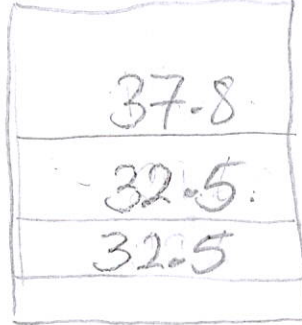

Batch No: 12750

Order No: 803895-1

Length: 1.80 M

Date: 30/07/25

96% POLYESTER 4% NYLON

After Care

Usage

Romans

ON5510

Mrs. Natalie Papper
 Cranworth
 The Parade
 Birchington
 Kent
 CT7 9LT
 07788720466

82.2.
 49.7
 17.2.

no centre cord

Room	Kiera's room
Quantity	1
Recess or Blindsize	Blindsize
Heading	Standard
Lining	Blackout Lined / Ivory
Lining Colour	Ivory
Width	120 cm
Drop	120 cm