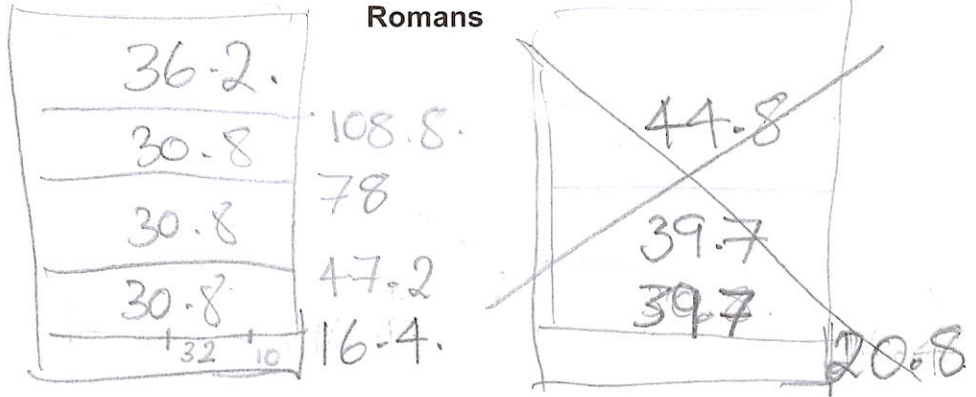

ON5510

Mrs. Natalie Papper
 Cranworth
 The Parade
 Birchington
 Kent
 CT7 9LT
 07788720466

Romans

Room	Kiera's dressing room
Quantity	1
Recess or Blindsize	Blindsize
Heading	Standard
Lining	Blackout Lined / Ivory
Lining Colour	Ivory
Width	116.5 cm
Drop	145 cm

Batch No: 12750

Order No: 803895-1

Length: 1.80 M

Date: 30/07/25

96% POLYESTER 4% NYLON

After Care

Usage

Romans