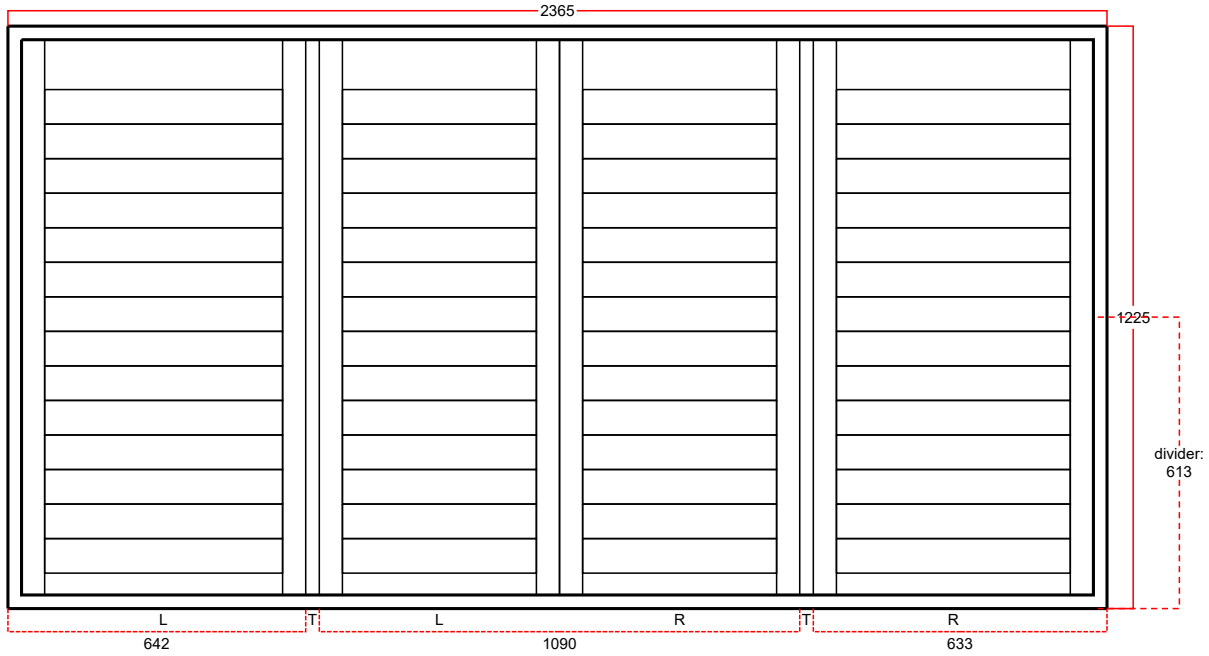

prod1-all – Matrix

LTLRTR

Frame:
PVC
P4022B

* Drawing shown is an indication only. Actual product may vary.