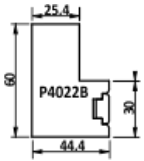

prod1-all – Matrix

LTLRTR

Frame:
PVC
P4022B

* Drawing shown is an indication only. Actual product may vary.