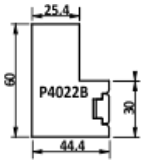

prod1-all – Matrix

LTLRTR

Frame:
PVC
P4022B

* Drawing shown is an indication only. Actual product may vary.