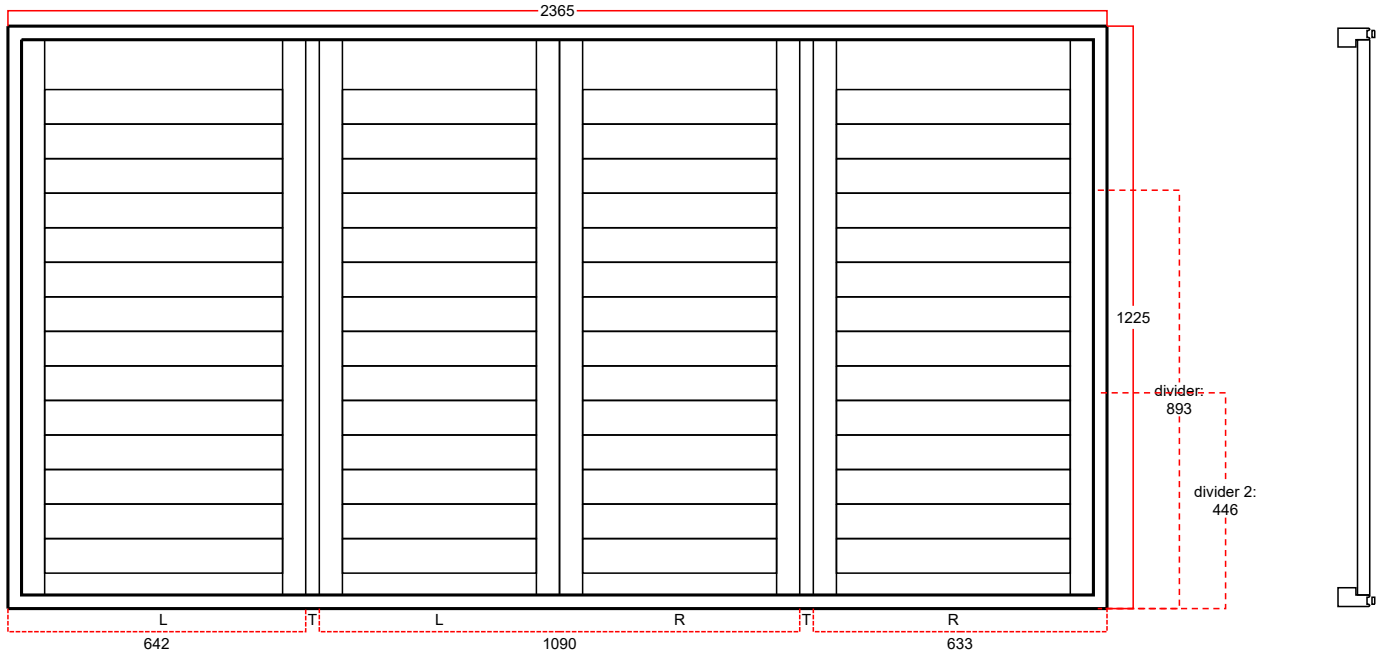

prod1-all – Matrix

LTLRTR

Frame:
PVC
P4022B

* Drawing shown is an indication only. Actual product may vary.