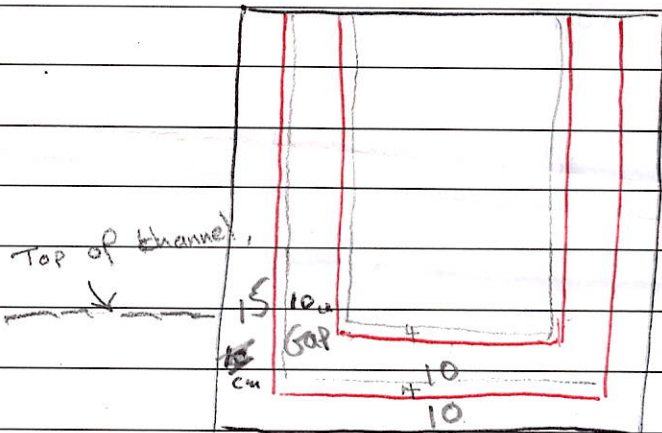

Rosc.

Room 387

6/9/24

URGENT

LH Roman 136 Drop 1720 RH chain

RH Roman 136 Drop 1720 LH chain

B/o Lined.

Troyworth Border.

Bottom  
Fold  
no less  
26 cm.

Leyla AKALIN  
10. ENDS 1