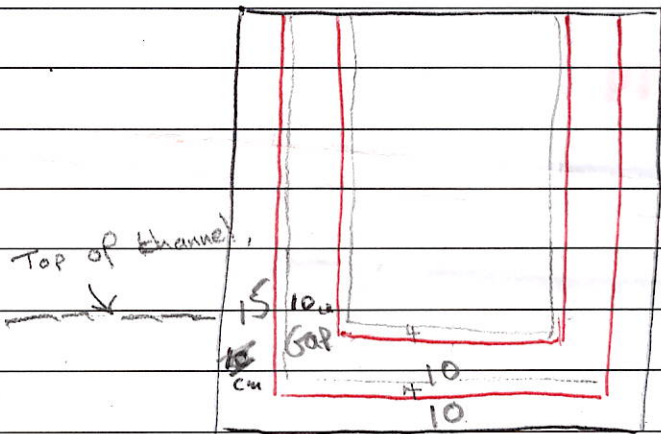

Rosc.

Room 387

6/9/24

URGENT

LH Roman 136 Drop 1720 RH chain

RH Roman 136 Drop 1720 LH chain

B/O Lined.

Troyworth Border.

Bottom  
Fold  
no less  
26 cm.

Leyla AKALIN  
10. ENDS 1