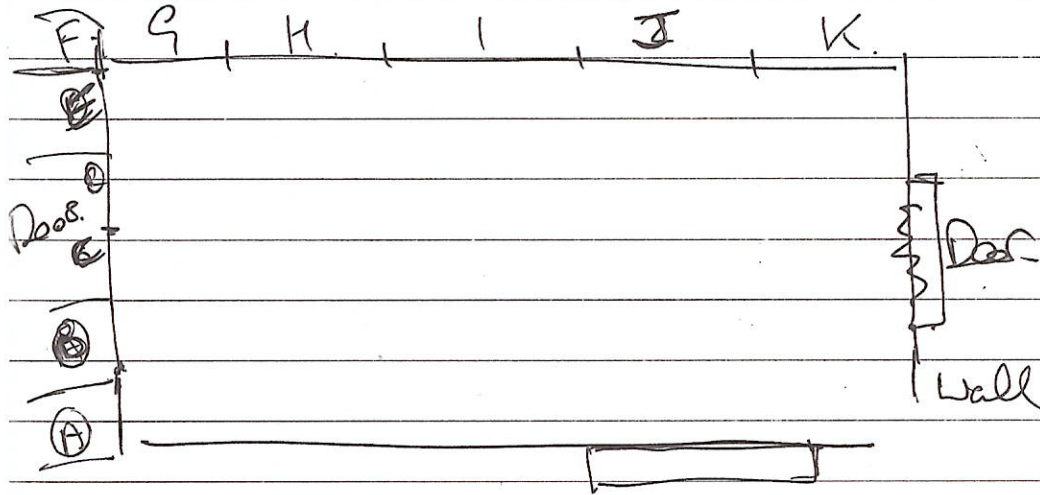

David Simmonds

65. Newton Rd.

conservatory -

Rollers & Caselles -

R/W R/D.

- 1st 6.3 x 173.
- 2nd 58 x 227
- 3rd 66 x 227
- 4th 66 x 227

1/h

R/W R/D.

- 1st 89 173
- H 90 "
- I 90 "
- J 90 "
- K 89 "

- 1st. Renzo. Glow -
- 2nd. Ennis Camera - RP 6048
- 2nd - Renzo. Steel -
- 3rd - Monroe Opal -

Jacks
 chs - Room. White wood Venetians.
 R/W 145 x 1152 - R/W.
 0.105 15cm. HH. 20cm R/H. - R/W. → 0.000 Curtain 143cm.

Curtain measure
 Coastal Strips - fabric - eyelate.
 12cm above top of pole
 → 0.000 Curtain 143cm.

1st window. R/W 1235. x R/H. 1490. Prop
 Side

178 New hall end